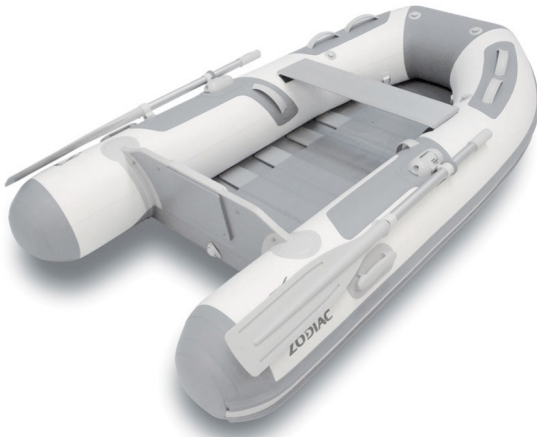

PRICES VAT included

Cadet 200 Roll Up

THE MARKET REFERENCE

Its superiority is due to the use of higher quality materials and the tubes assembly welding, which ensure optimal resistance and durability. In its rich and high quality equipment, you will find some of the Zodiac Nautic patented units such as the rowlock with its three-dimensional adjustment or the dump with inner control, more comfortable and safe to use. Available in 3 floor options (depending on the size), to be selected depending on the available storage capacity on your unit

TECHNICAL FEATURES

OVERALL LENGTH	2 m	NUMBER OF WATERTIGHT COMPARTMENTS	2
INSIDE LENGTH	1,26 m	SHAFT	Court
OVERALL WIDTH	1,34 m	MAXIMUM AUTHORIZED POWER (HP)	3
INSIDE BEAM	0,62 m	MAXIMUM AUTHORIZED ENGINE WEIGHT (2X)	18 kg
TUBE DIAMETER	0,36 m	BAG LENGTH	0,98 m
WEIGHT	20 kg	BAG WIDTH	0,54 m
NUMBER OF PASSENGERS (CATEGORY C)	2	BAG HEIGHT	0,27 m
MAXIMUM AUTHORIZED LOAD (CATEGORY C)	180 kg		

VERSIONS

Z11009

Cadet 200 RU white/grey

5.700 DKK

PRICES VAT included

Cadet 200 Roll Up

STANDARD EQUIPEMENT

HULL & DECK: 2 lifting eyes, 2 Towing rings, Internally-operated bailer.
COMFORT: Removable swimming platform in aluminum.
Tube: 1 bow handle.

2 carrying handles, Reinforcements of cones.

OTHER: Aluminum oars, Inflator, Repair kit / owner's manual, Transport bag.

OPTIONS & ACCESSORIES

COMFORT

Z61087 Side rigid boarding ladder

0 DKK

FISHING & LEISURE