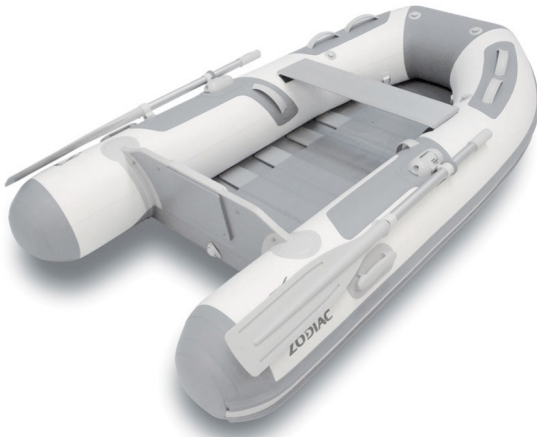

PRICES VAT included

Cadet 230 Roll Up

THE MARKET REFERENCE

Its superiority is due to the use of higher quality materials and the tubes assembly welding, which ensure optimal resistance and durability. In its rich and high quality equipment, you will find some of the Zodiac Nautic patented units such as the rowlock with its three-dimensional adjustment or the dump with inner control, more comfortable and safe to use. Available in 3 floor options (depending on the size), to be selected depending on the available storage capacity on your unit

TECHNICAL FEATURES

OVERALL LENGTH	2,30 m	NUMBER OF WATERTIGHT COMPARTMENTS	2
INSIDE LENGTH	1,44 m	SHAFT	Court
OVERALL WIDTH	1,34 m	MAXIMUM AUTHORIZED POWER (HP)	4
INSIDE BEAM	0,62 m	MAXIMUM AUTHORIZED ENGINE WEIGHT (2X)	27 kg
TUBE DIAMETER	0,36 m	BAG LENGTH	0,98 m
WEIGHT	22 kg	BAG WIDTH	0,51 m
NUMBER OF PASSENGERS (CATEGORY C)	3	BAG HEIGHT	0,30 m
MAXIMUM AUTHORIZED LOAD (CATEGORY C)	270 kg		

VERSIONS

Z11011 Cadet 230 RU white/grey

0 DKK

STANDARD EQUIPEMENT

HULL & DECK: 2 lifting eyes, 2 Towing rings, Internally-operated bailer.
COMFORT: Removable swimming platform in aluminum.
Tube: 1 bow handle.

2 carrying handles, Reinforcements of cones.

OTHER: Aluminum oars, Inflator, Repair kit / owner's manual, Transport bag.

OPTIONS & ACCESSORIES

COMFORT

Z61087 Side rigid boarding ladder 0 DKK

FISHING & LEISURE