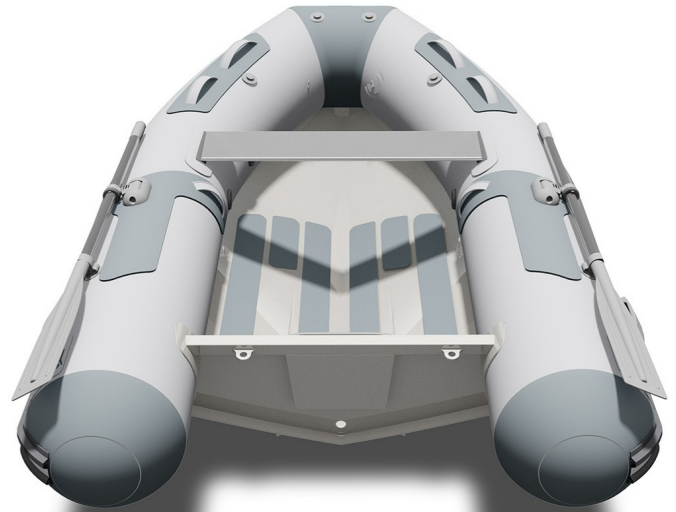

Cadet RIB Alu 240 Light

PRICES VAT included

STANDARD EQUIPEMENT

HULL & DECK: 1 Bow D ring, 2 aft towing rings, Full keel protection, Lifting points.
COMFORT: Removable thwart.
Tube: 2 external handles / 8 internal handles.

Deflecting rubbing strake.

OTHER: 2 Stainless steel paddles, Engine support plate, Inflator, Repair kit / owner's manual, Under bench storage bag / Waterproof Zodiac bag.

OPTIONS & ACCESSORIES

COMFORT					
Z61087	Side rigid boarding ladder	0 DKK			
FISHING & LEISURE					
Z1186	Fishing rod holder	0 DKK			
HULL & DECK					
Z1229	Lifting sling kit/towing bridle	0 DKK			
OTHER					
Z1423	12volt 240mb Inflator with pressure controller	0 DKK			
			Z60801	12volt 800 mb Inflator with 450L/min pressure controller	0 DKK
			Z1253	bow storage bag	0 DKK
			Need to order the reference Z2816 in addition to the Cadet RIB260 [Z11451/Z11452] and Cadet RIB290 [Z11461, Z11453, Z11452]		
			Z1236	Davit-launched sling kit	0 DKK
			Z61161	Launching wheels	0 DKK
			Z1084	Maneuver roller 2.10 X 0.24	0 DKK
			Z670 61	Pressure gauge	0 DKK
			Z61545	Under bench storage bag	0 DKK