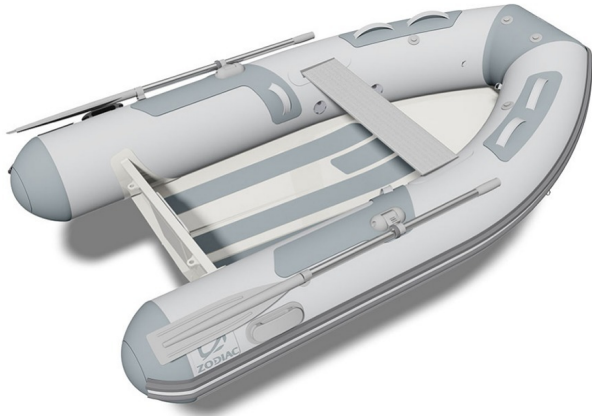

# Cadet RIB Alu 240 Light

PRICES VAT included

## A NEW RANGE OF DINGHIES with ALUMIM HULL

Ultra light, they are easy to handle and do not need a big use of the davits of your yacht; the large diameter of the tubes emphasizes their stability and protection against sprays, and facilitates the ability to tube quickly to transport passengers and material, dry and safely! Their Strongan fabric and their welded assemblies ensures reliability in all events 5 models 240/270/300/330/360 - including full equipment, namely 1 under bench bag and 1 waterproof bag ; offered at very competitive prices.

### TECHNICAL FEATURES

|                                      |        |                                       |        |
|--------------------------------------|--------|---------------------------------------|--------|
| OVERALL LENGTH                       | 2,43 m | NUMBER OF WATERTIGHT COMPARTMENTS     | 3      |
| INSIDE LENGHT                        | 1,66 m | SHAFT                                 | Court  |
| OVERALL WIDTH                        | 1,67 m | MAXIMUM AUTHORIZED POWER (HP)         | 6      |
| INSIDE BEAM                          | 0,78 m | MAXIMUM AUTHORIZED ENGINE WEIGHT (2X) | 33 kg  |
| TUBE DIAMETER                        | 0,41 m | PACKING LENGTH                        | 2,10 m |
| BARE BOAT WEIGHT                     | 33 kg  | PACKING WIDTH                         | 1 m    |
| NUMBER OF PASSENGERS (CATEGORY C)    | 3      | PACKING HEIGHT                        | 0,55 m |
| MAXIMUM AUTHORIZED LOAD (CATEGORY C) | 298 kg |                                       |        |