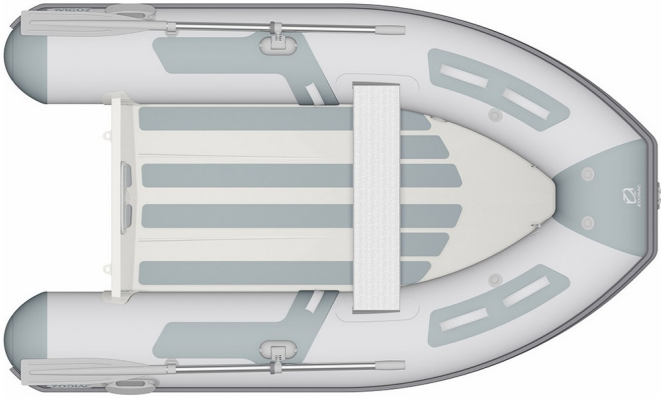

Cadet RIB Alu 240 Light

PRICES VAT included

STANDARD EQUIPEMENT

HULL & DECK: 1 Bow D ring, 2 aft towing rings, Full keel protection, Lifting points.
COMFORT: Removable thwart.
Tube: 2 external handles / 8 internal handles.

Deflecting rubbing strake.

OTHER: 2 Stainless steel paddles, Engine support plate, Inflator, Repair kit / owner's manual, Under bench storage bag / Waterproof Zodiac bag.

OPTIONS & ACCESSORIES

COMFORT					
Z61087	Side rigid boarding ladder	0 DKK			
FISHING & LEISURE					
Z1186	Fishing rod holder	0 DKK			
HULL & DECK					
Z1229	Lifting sling kit/towing bridle	0 DKK			
OTHER					
Z1423	12volt 240mb Inflator with pressure controller	0 DKK			
			Z60801	12volt 800 mb Inflator with 450L/min pressure controller	0 DKK
			Z1253	bow storage bag	0 DKK
			Need to order the reference Z2816 in addition to the Cadet RIB260 [Z11451/Z11452] and Cadet RIB290 [Z11461, Z11453, Z11452]		
			Z1236	Davit-launched sling kit	0 DKK
			Z61161	Launching wheels	0 DKK
			Z1084	Maneuver roller 2.10 X 0.24	0 DKK
			Z670 61	Pressure gauge	0 DKK
			Z61545	Under bench storage bag	0 DKK