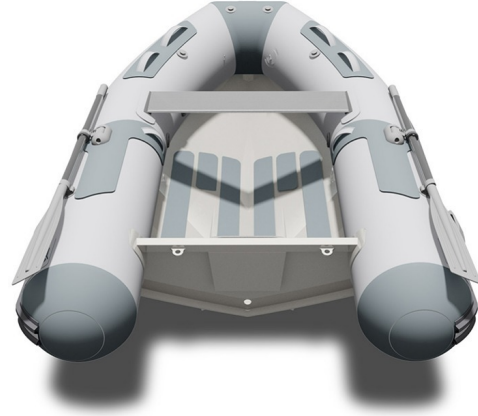

# Cadet RIB Alu 240 Light

PRICES VAT included

## A NEW RANGE OF DINGHIES with ALUMIM HULL

Ultra light, they are easy to handle and do not need a big use of the davits of your yacht; the large diameter of the tubes emphasizes their stability and protection against sprays, and facilitates the ability to tube quickly to transport passengers and material, dry and safely! Their Strongan fabric and their welded assemblies ensures reliability in all events 5 models 240/270/300/330/360 - including full equipment, namely 1 under bench bag and 1 waterproof bag ; offered at very competitive prices.

### TECHNICAL FEATURES

|                                      |        |                                       |        |
|--------------------------------------|--------|---------------------------------------|--------|
| OVERALL LENGTH                       | 2,43 m | NUMBER OF WATERTIGHT COMPARTMENTS     | 3      |
| INSIDE LENGHT                        | 1,66 m | SHAFT                                 | Court  |
| OVERALL WIDTH                        | 1,67 m | MAXIMUM AUTHORIZED POWER (HP)         | 6      |
| INSIDE BEAM                          | 0,78 m | MAXIMUM AUTHORIZED ENGINE WEIGHT (2X) | 33 kg  |
| TUBE DIAMETER                        | 0,41 m | PACKING LENGTH                        | 2,10 m |
| BARE BOAT WEIGHT                     | 33 kg  | PACKING WIDTH                         | 1 m    |
| NUMBER OF PASSENGERS (CATEGORY C)    | 3      | PACKING HEIGHT                        | 0,55 m |
| MAXIMUM AUTHORIZED LOAD (CATEGORY C) | 298 kg |                                       |        |