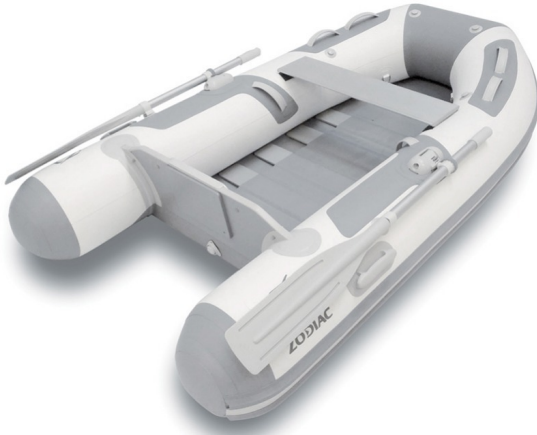

# Cadet 270 Aero

## THE MARKET REFERENCE

Its superiority is due to the use of higher quality materials and the tubes assembly welding, which ensure optimal resistance and durability. In its rich and high quality equipment, you will find some of the Zodiac Nautic patented units such as the rowlock with its three-dimensional adjustment or the dump with inner control, more comfortable and safe to use. Available in 3 floor options (depending on the size), to be selected depending on the available storage capacity on your unit

## STANDARD EQUIPEMENT

**HULL & DECK:** 2 lifting eyes, 2 Towing rings, Internally-operated bailer.  
**COMFORT:** Removable swimming platform in aluminum.  
**Tube:** 1 bow handle, 2 carrying handles.