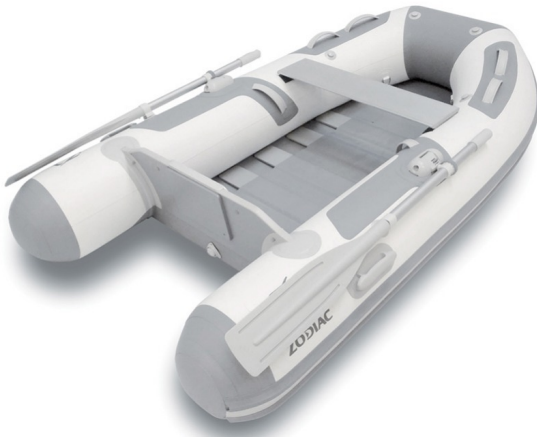

PRICES VAT included

Cadet 270 Alu

THE MARKET REFERENCE

Its superiority is due to the use of higher quality materials and the tubes assembly welding, which ensure optimal resistance and durability. In its rich and high quality equipment, you will find some of the Zodiac Nautic patented units such as the rowlock with its three-dimensional adjustment or the dump with inner control, more comfortable and safe to use. Available in 3 floor options (depending on the size), to be selected depending on the available storage capacity on your unit

TECHNICAL FEATURES

INSIDE LENGHT	1,75 m	MAXIMUM AUTHORIZED LOAD (CATEGORY C)	450 kg
OVERALL WIDTH	1,53 m	SHAFT	Court
INSIDE BEAM	0,68 m	MAXIMUM AUTHORIZED POWER (HP)	8
TUBE DIAMETER	0,43 m	BAG LENGTH	1,30 m
WEIGHT	37 kg	BAG WIDTH	0,62 m
NUMBER OF PASSENGERS (CATEGORY C)	3+1	BAG HEIGHT	0,34 m

VERSIONS

Z11015 Cadet 270 Alu white/grey

0 DKK

PRICES VAT included

Cadet 270 Alu

STANDARD EQUIPEMENT

HULL & DECK: 2 lifting eyes, 2 Towing rings, Internally-operated bailer.
COMFORT: Removable thwart.
Tube: 1 bow handle.

2 carrying handles, Reinforcements of cones.
OTHER: Aluminum oars, Inflator, Repair kit / owner's manual, Transport bag.

OPTIONS & ACCESSORIES

COMFORT					
Z61087	Side rigid boarding ladder	0 DKK			
FISHING & LEISURE					
Z1186	Fishing rod holder	0 DKK			
SEATS					
Z69417	2nd bench	0 DKK			
Z1180	Duffle seat L - 0.70m - grey	0 DKK			
HULL & DECK					
Z1229	Lifting sling kit/towing bridle	0 DKK			
OTHER					
Z1423	12volt 240mb Inflator with pressure controller	0 DKK			
			Z60801	12volt 800 mb Inflator with 450L/min pressure controller	0 DKK
			Z1253	bow storage bag	0 DKK
			Need to order the reference Z2816 in addition to the Cadet RIB260 [Z11451/Z11452] and Cadet RIB290 [Z11461, Z11453, Z11452]		
			Z1236	Davit-launched sling kit	0 DKK
			Z61161	Launching wheels	0 DKK
			Z1084	Maneuver roller 2.10 X 0.24	0 DKK
			Z670 61	Pressure gauge	0 DKK
			Z61545	Under bench storage bag	0 DKK