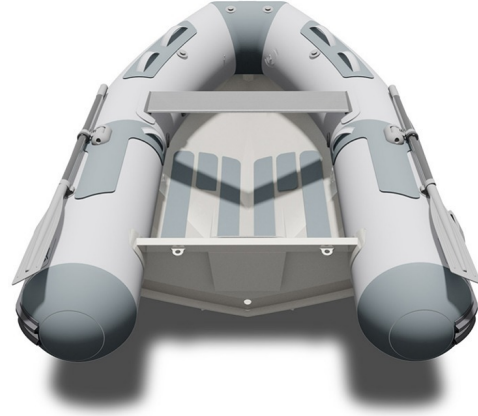

Cadet RIB Alu 270 Light

PRICES VAT included

A NEW RANGE OF DINGHIES with ALUMIM HULL

Ultra light, they are easy to handle and do not need a big use of the davits of your yacht; the large diameter of the tubes emphasizes their stability and protection against sprays, and facilitates the ability to tube quickly to transport passengers and material, dry and safely! Their Strongan fabric and their welded assemblies ensures reliability in all events 5 models 240/270/300/330/360 - including full equipment, namely 1 under bench bag and 1 waterproof bag ; offered at very competitive prices.

TECHNICAL FEATURES

OVERALL LENGTH	2,73 m	NUMBER OF WATERTIGHT COMPARTMENTS	3
INSIDE LENGHT	180 m	SHAFT	Court
OVERALL WIDTH	1,67 m	MAXIMUM AUTHORIZED POWER (HP)	10
INSIDE BEAM	0,78 m	MAXIMUM AUTHORIZED ENGINE WEIGHT (2X)	51 kg
TUBE DIAMETER	0,41 m	PACKING LENGTH	2,30 m
BARE BOAT WEIGHT	37 kg	PACKING WIDTH	1,10 m
NUMBER OF PASSENGERS (CATEGORY C)	4	PACKING HEIGHT	0,60 m
MAXIMUM AUTHORIZED LOAD (CATEGORY C)	396 kg		

VERSIONS

Z11220	Cadet Rib Alu 270 Light NEO	0 DKK
Z11211	Cadet Rib Alu 270 Light Strongan	0 DKK

Cadet RIB Alu 270 Light

PRICES VAT included

STANDARD EQUIPEMENT

HULL & DECK: 1 Bow D ring, 2 aft towing rings, Full keel protection, Lifting points.
COMFORT: Removable thwart.
Tube: 2 external handles /8 internal handles.