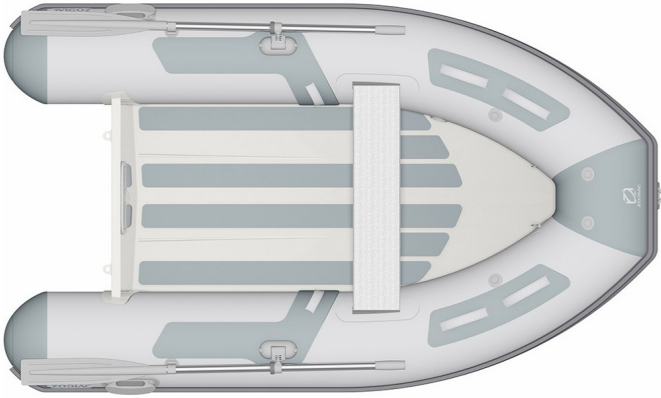

Cadet RIB Alu 270 Light

PRICES VAT included

A NEW RANGE OF DINGHIES with ALUMIM HULL

Ultra light, they are easy to handle and do not need a big use of the davits of your yacht; the large diameter of the tubes emphasizes their stability and protection against sprays, and facilitates the ability to tube quickly to transport passengers and material, dry and safely! Their Strongan fabric and their welded assemblies ensures reliability in all events 5 models 240/270/300/330/360 - including full equipment, namely 1 under bench bag and 1 waterproof bag ; offered at very competitive prices.

TECHNICAL FEATURES

OVERALL LENGTH	2,73 m	NUMBER OF WATERTIGHT COMPARTMENTS	3
INSIDE LENGHT	180 m	SHAFT	Court
OVERALL WIDTH	1,67 m	MAXIMUM AUTHORIZED POWER (HP)	10
INSIDE BEAM	0,78 m	MAXIMUM AUTHORIZED ENGINE WEIGHT (2X)	51 kg
TUBE DIAMETER	0,41 m	PACKING LENGTH	2,30 m
BARE BOAT WEIGHT	37 kg	PACKING WIDTH	1,10 m
NUMBER OF PASSENGERS (CATEGORY C)	4	PACKING HEIGHT	0,60 m
MAXIMUM AUTHORIZED LOAD (CATEGORY C)	396 kg		

VERSIONS

Z11220	Cadet Rib Alu 270 Light NEO	0 DKK
Z11211	Cadet Rib Alu 270 Light Strongan	0 DKK

Cadet RIB Alu 270 Light

PRICES VAT included

STANDARD EQUIPEMENT

HULL & DECK: 1 Bow D ring, 2 aft towing rings, Full keel protection, Lifting points.
COMFORT: Removable thwart.
Tube: 2 external handles /8 internal handles.