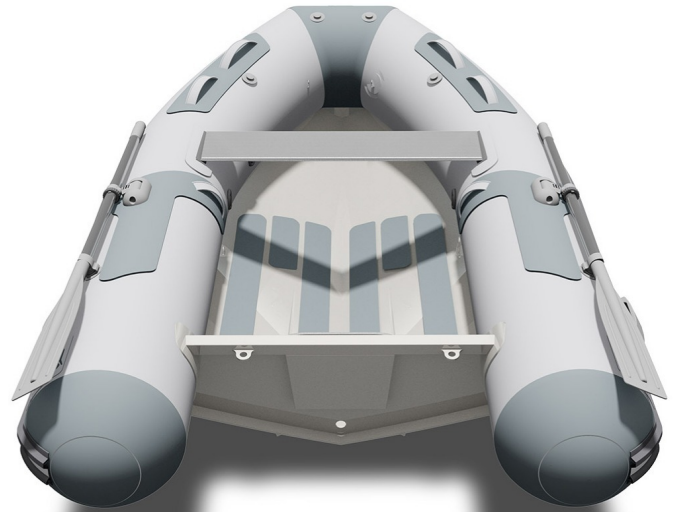

Cadet RIB Alu 270 Light

PRICES VAT included

A NEW RANGE OF DINGHIES with ALUMIM HULL

Ultra light, they are easy to handle and do not need a big use of the davits of your yacht; the large diameter of the tubes emphasizes their stability and protection against sprays, and facilitates the ability to tube quickly to transport passengers and material, dry and safely! Their Strongan fabric and their welded assemblies ensures reliability in all events 5 models 240/270/300/330/360 - including full equipment, namely 1 under bench bag and 1 waterproof bag ; offered at very competitive prices.

TECHNICAL FEATURES

OVERALL LENGTH	2,73 m	NUMBER OF WATERTIGHT COMPARTMENTS	3
INSIDE LENGHT	180 m	SHAFT	Court
OVERALL WIDTH	1,67 m	MAXIMUM AUTHORIZED POWER (HP)	10
INSIDE BEAM	0,78 m	MAXIMUM AUTHORIZED ENGINE WEIGHT (2X)	51 kg
TUBE DIAMETER	0,41 m	PACKING LENGTH	2,30 m
BARE BOAT WEIGHT	37 kg	PACKING WIDTH	1,10 m
NUMBER OF PASSENGERS (CATEGORY C)	4	PACKING HEIGHT	0,60 m
MAXIMUM AUTHORIZED LOAD (CATEGORY C)	396 kg		

VERSIONS

Z11220	Cadet Rib Alu 270 Light NEO	0 DKK
Z11211	Cadet Rib Alu 270 Light Strongan	0 DKK

Cadet RIB Alu 270 Light

PRICES VAT included

STANDARD EQUIPEMENT

HULL & DECK: 1 Bow D ring, 2 aft towing rings, Full keel protection, Lifting points.
COMFORT: Removable thwart.
Tube: 2 external handles /8 internal handles.