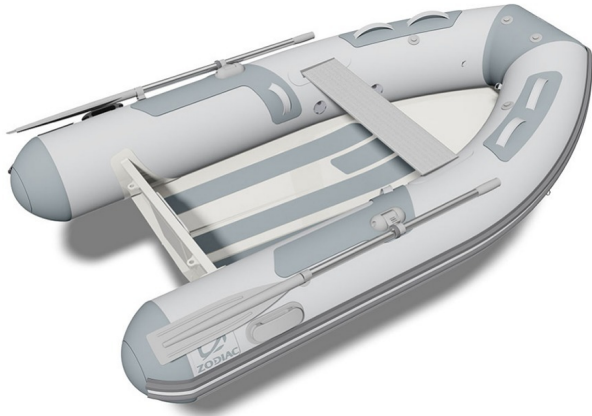

Cadet RIB Alu 270 Light

PRICES VAT included

A NEW RANGE OF DINGHIES with ALUMIM HULL

Ultra light, they are easy to handle and do not need a big use of the davits of your yacht; the large diameter of the tubes emphasizes their stability and protection against sprays, and facilitates the ability to tube quickly to transport passengers and material, dry and safely! Their Strongan fabric and their welded assemblies ensures reliability in all events 5 models 240/270/300/330/360 - including full equipment, namely 1 under bench bag and 1 waterproof bag ; offered at very competitive prices.

TECHNICAL FEATURES

OVERALL LENGTH	2,73 m	NUMBER OF WATERTIGHT COMPARTMENTS	3
INSIDE LENGHT	180 m	SHAFT	Court
OVERALL WIDTH	1,67 m	MAXIMUM AUTHORIZED POWER (HP)	10
INSIDE BEAM	0,78 m	MAXIMUM AUTHORIZED ENGINE WEIGHT (2X)	51 kg
TUBE DIAMETER	0,41 m	PACKING LENGTH	2,30 m
BARE BOAT WEIGHT	37 kg	PACKING WIDTH	1,10 m
NUMBER OF PASSENGERS (CATEGORY C)	4	PACKING HEIGHT	0,60 m
MAXIMUM AUTHORIZED LOAD (CATEGORY C)	396 kg		

VERSIONS

Z11220	Cadet Rib Alu 270 Light NEO	0 DKK
Z11211	Cadet Rib Alu 270 Light Strongan	0 DKK

Cadet RIB Alu 270 Light

PRICES VAT included

STANDARD EQUIPEMENT

HULL & DECK: 1 Bow D ring, 2 aft towing rings, Full keel protection, Lifting points.
COMFORT: Removable thwart.
Tube: 2 external handles /8 internal handles.