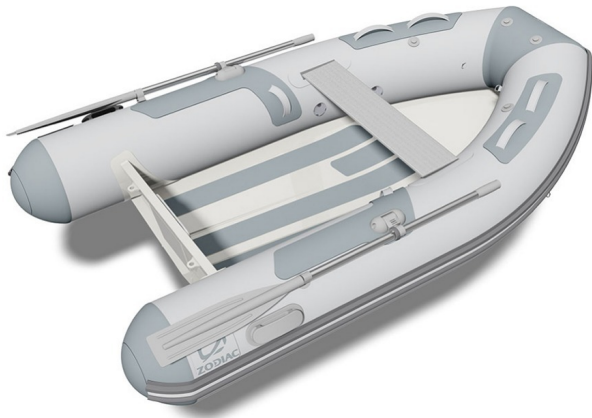

Cadet RIB Alu 300 Light

PRICES VAT included

A NEW RANGE OF DINGHIES with ALUMIM HULL

Ultra light, they are easy to handle and do not need a big use of the davits of your yacht; the large diameter of the tubes emphasizes their stability and protection against sprays, and facilitates the ability to tube quickly to transport passengers and material, dry and safely! Their Strongan fabric and their welded assemblies ensures reliability in all events 5 models 240/270/300/330/360 - including full equipment, namely 1 under bench bag and 1 waterproof bag ; offered at very competitive prices.

TECHNICAL FEATURES

OVERALL LENGTH	3,03 m	NUMBER OF WATERTIGHT COMPARTMENTS	3
INSIDE LENGHT	2,10 m	SHAFT	Court
OVERALL WIDTH	1,67 m	MAXIMUM AUTHORIZED POWER (HP)	15
INSIDE BEAM	0,78 m	MAXIMUM AUTHORIZED ENGINE WEIGHT (2X)	56 kg
TUBE DIAMETER	0,41 m	PACKING LENGTH	2,70 m
WEIGHT	43 kg	PACKING WIDTH	0,90 m
NUMBER OF PASSENGERS (CATEGORY C)	4+1	PACKING HEIGHT	0,55 m
MAXIMUM AUTHORIZED LOAD (CATEGORY C)	496 kg		

VERSIONS

Z11221	Cadet Rib Alu 300 Light NEO	0 DKK
Z11212	Cadet Rib Alu 300 Light Strongan	0 DKK

Cadet RIB Alu 300 Light

PRICES VAT included

STANDARD EQUIPEMENT

HULL & DECK: 1 Bow D ring, 2 aft towing rings, Full keel protection, Lifting points.
COMFORT: Removable thwart.
Tube: 2 external handles /8 internal handles.