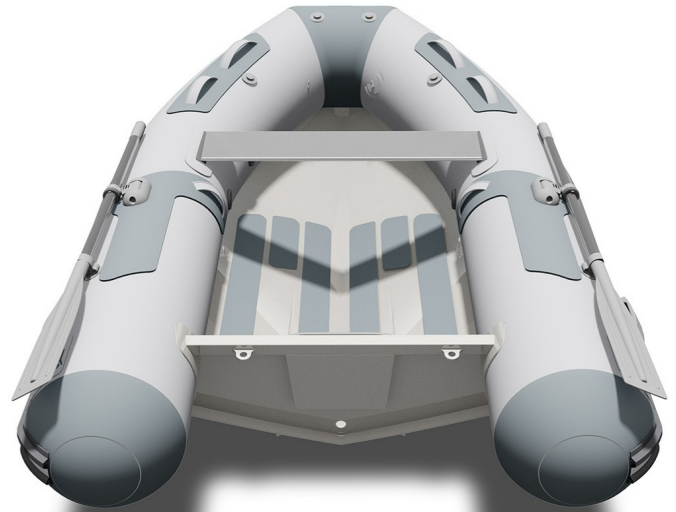

Cadet RIB Alu 300 Light

PRICES VAT included

A NEW RANGE OF DINGHIES with ALUMIM HULL

Ultra light, they are easy to handle and do not need a big use of the davits of your yacht; the large diameter of the tubes emphasizes their stability and protection against sprays, and facilitates the ability to tube quickly to transport passengers and material, dry and safely! Their Strongan fabric and their welded assemblies ensures reliability in all events 5 models 240/270/300/330/360 - including full equipment, namely 1 under bench bag and 1 waterproof bag ; offered at very competitive prices.

TECHNICAL FEATURES

OVERALL LENGTH	3,03 m	NUMBER OF WATERTIGHT COMPARTMENTS	3
INSIDE LENGHT	2,10 m	SHAFT	Court
OVERALL WIDTH	1,67 m	MAXIMUM AUTHORIZED POWER (HP)	15
INSIDE BEAM	0,78 m	MAXIMUM AUTHORIZED ENGINE WEIGHT (2X)	56 kg
TUBE DIAMETER	0,41 m	PACKING LENGTH	2,70 m
WEIGHT	43 kg	PACKING WIDTH	0,90 m
NUMBER OF PASSENGERS (CATEGORY C)	4+1	PACKING HEIGHT	0,55 m
MAXIMUM AUTHORIZED LOAD (CATEGORY C)	496 kg		

VERSIONS

Z11221	Cadet Rib Alu 300 Light NEO	0 DKK
Z11212	Cadet Rib Alu 300 Light Strongan	0 DKK

Cadet RIB Alu 300 Light

PRICES VAT included

STANDARD EQUIPEMENT

HULL & DECK: 1 Bow D ring, 2 aft towing rings, Full keel protection, Lifting points.
COMFORT: Removable thwart.
Tube: 2 external handles /8 internal handles.