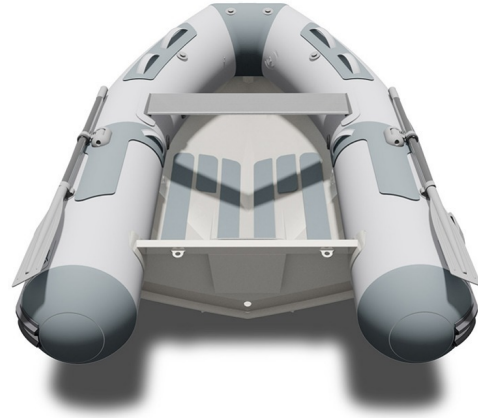

Cadet RIB Alu 300 Light

PRICES VAT included

A NEW RANGE OF DINGHIES with ALUMIM HULL

Ultra light, they are easy to handle and do not need a big use of the davits of your yacht; the large diameter of the tubes emphasizes their stability and protection against sprays, and facilitates the ability to tube quickly to transport passengers and material, dry and safely! Their Strongan fabric and their welded assemblies ensures reliability in all events 5 models 240/270/300/330/360 - including full equipment, namely 1 under bench bag and 1 waterproof bag ; offered at very competitive prices.

TECHNICAL FEATURES

OVERALL LENGTH	3,03 m	NUMBER OF WATERTIGHT COMPARTMENTS	3
INSIDE LENGHT	2,10 m	SHAFT	Court
OVERALL WIDTH	1,67 m	MAXIMUM AUTHORIZED POWER (HP)	15
INSIDE BEAM	0,78 m	MAXIMUM AUTHORIZED ENGINE WEIGHT (2X)	56 kg
TUBE DIAMETER	0,41 m	PACKING LENGTH	2,70 m
WEIGHT	43 kg	PACKING WIDTH	0,90 m
NUMBER OF PASSENGERS (CATEGORY C)	4+1	PACKING HEIGHT	0,55 m
MAXIMUM AUTHORIZED LOAD (CATEGORY C)	496 kg		

VERSIONS

Z11221	Cadet Rib Alu 300 Light NEO	0 DKK
Z11212	Cadet Rib Alu 300 Light Strongan	0 DKK

Cadet RIB Alu 300 Light

PRICES VAT included

STANDARD EQUIPEMENT

HULL & DECK: 1 Bow D ring, 2 aft towing rings, Full keel protection, Lifting points.
COMFORT: Removable thwart.
Tube: 2 external handles /8 internal handles.