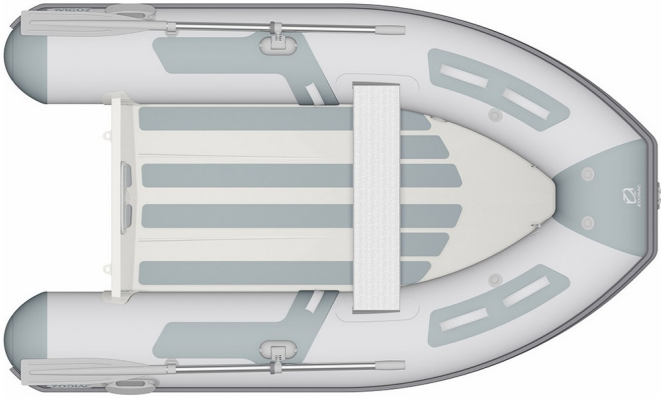

Cadet RIB Alu 300 Light

PRICES VAT included

A NEW RANGE OF DINGHIES with ALUMIM HULL

Ultra light, they are easy to handle and do not need a big use of the davits of your yacht; the large diameter of the tubes emphasizes their stability and protection against sprays, and facilitates the ability to tube quickly to transport passengers and material, dry and safely! Their Strongan fabric and their welded assemblies ensures reliability in all events 5 models 240/270/300/330/360 - including full equipment, namely 1 under bench bag and 1 waterproof bag ; offered at very competitive prices.

TECHNICAL FEATURES

OVERALL LENGTH	3,03 m	NUMBER OF WATERTIGHT COMPARTMENTS	3
INSIDE LENGHT	2,10 m	SHAFT	Court
OVERALL WIDTH	1,67 m	MAXIMUM AUTHORIZED POWER (HP)	15
INSIDE BEAM	0,78 m	MAXIMUM AUTHORIZED ENGINE WEIGHT (2X)	56 kg
TUBE DIAMETER	0,41 m	PACKING LENGTH	2,70 m
WEIGHT	43 kg	PACKING WIDTH	0,90 m
NUMBER OF PASSENGERS (CATEGORY C)	4+1	PACKING HEIGHT	0,55 m
MAXIMUM AUTHORIZED LOAD (CATEGORY C)	496 kg		

VERSIONS

Z11221	Cadet Rib Alu 300 Light NEO	0 DKK
Z11212	Cadet Rib Alu 300 Light Strongan	0 DKK

Cadet RIB Alu 300 Light

PRICES VAT included

STANDARD EQUIPEMENT

HULL & DECK: 1 Bow D ring, 2 aft towing rings, Full keel protection, Lifting points.
COMFORT: Removable thwart.
Tube: 2 external handles /8 internal handles.