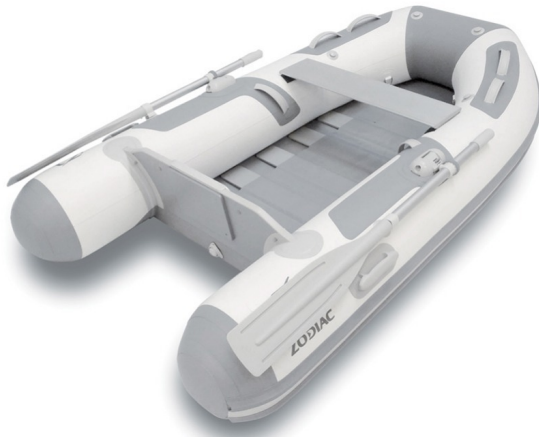

PRICES VAT included

Cadet 310 Aero

THE MARKET REFERENCE

Its superiority is due to the use of higher quality materials and the tubes assembly welding, which ensure optimal resistance and durability. In its rich and high quality equipment, you will find some of the Zodiac Nautic patented units such as the rowlock with its three-dimensional adjustment or the dump with inner control, more comfortable and safe to use. Available in 3 floor options (depending on the size), to be selected depending on the available storage capacity on your unit

TECHNICAL FEATURES

OVERALL LENGTH	3,10 m	NUMBER OF WATERTIGHT COMPARTMENTS	3+1+1
INSIDE LENGTH	2,20 m	SHAFT	Court
OVERALL WIDTH	1,55 m	MAXIMUM AUTHORIZED POWER (HP)	10
INSIDE BEAM	0,68 m	MAXIMUM AUTHORIZED ENGINE WEIGHT (2X)	52 kg
TUBE DIAMETER	0,44 m	BAG LENGTH	1,14 m
WEIGHT	35 kg	BAG WIDTH	0,59 m
NUMBER OF PASSENGERS (CATEGORY C)	5	BAG HEIGHT	0,32 m
MAXIMUM AUTHORIZED LOAD (CATEGORY C)	570 kg		

VERSIONS

Z11016 Cadet 310 Aero white/grey

0 DKK

STANDARD EQUIPEMENT

HULL & DECK: 2 lifting eyes, 2 Towing rings, Internally-operated bailer.
COMFORT: Removable thwart in aluminum (dual position).
Tube: 1 bow handle, 2 carrying handles.