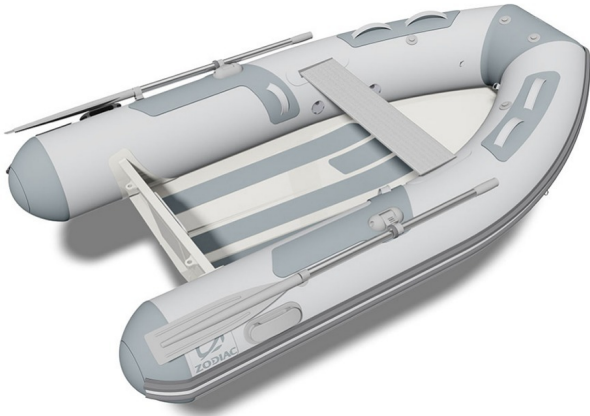

Cadet RIB Alu 330 Light

PRICES VAT included

A NEW RANGE OF DINGHIES with ALUMIM HULL

Ultra light, they are easy to handle and do not need a big use of the davits of your yacht; the large diameter of the tubes emphasizes their stability and protection against sprays, and facilitates the ability to tube quickly to transport passengers and material, dry and safely! Their Strongan fabric and their welded assemblies ensures reliability in all events 5 models 240/270/300/330/360 - including full equipment, namely 1 under bench bag and 1 waterproof bag ; offered at very competitive prices.

TECHNICAL FEATURES

OVERALL LENGTH	3,33 m	NUMBER OF WATERTIGHT COMPARTMENTS	3
INSIDE LENGHT	2,30 m	SHAFT	Court
OVERALL WIDTH	1,67 m	MAXIMUM AUTHORIZED POWER (HP)	15
INSIDE BEAM	0,78 m	MAXIMUM AUTHORIZED ENGINE WEIGHT (2X)	56 kg
TUBE DIAMETER	0,41 m	PACKING LENGTH	2,90 m
BARE BOAT WEIGHT	47 kg	PACKING WIDTH	1 m
NUMBER OF PASSENGERS (CATEGORY C)	5	PACKING HEIGHT	0,55 m
MAXIMUM AUTHORIZED LOAD (CATEGORY C)	551 kg		

VERSIONS

Z11222	Cadet Rib Alu 330 Light NEO	0 DKK
Z11213	Cadet Rib Alu 330 Light Strongan	0 DKK

Cadet RIB Alu 330 Light

PRICES VAT included

STANDARD EQUIPEMENT

HULL & DECK: 1 Bow D ring, 2 aft towing rings, Full keel protection, Lifting points.
COMFORT: Removable thwart.
Tube: 2 external handles /8 internal handles.