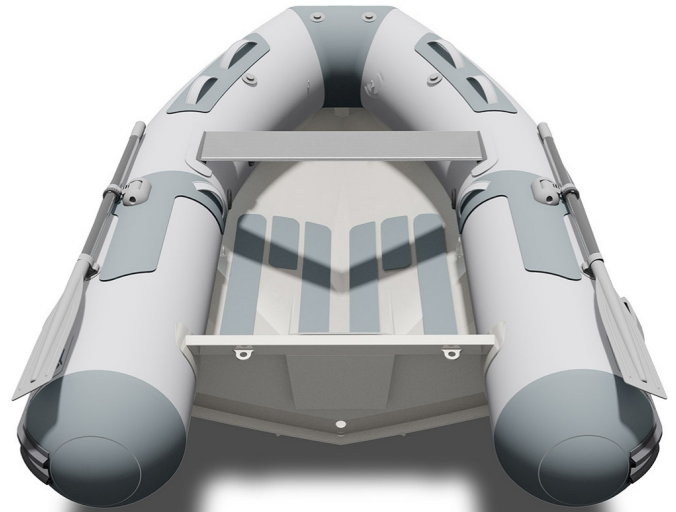

Cadet RIB Alu 330 Light

PRICES VAT included

A NEW RANGE OF DINGHIES with ALUMIM HULL

Ultra light, they are easy to handle and do not need a big use of the davits of your yacht; the large diameter of the tubes emphasizes their stability and protection against sprays, and facilitates the ability to tube quickly to transport passengers and material, dry and safely! Their Strongan fabric and their welded assemblies ensures reliability in all events 5 models 240/270/300/330/360 - including full equipment, namely 1 under bench bag and 1 waterproof bag ; offered at very competitive prices.

TECHNICAL FEATURES

OVERALL LENGTH	3,33 m	NUMBER OF WATERTIGHT COMPARTMENTS	3
INSIDE LENGHT	2,30 m	SHAFT	Court
OVERALL WIDTH	1,67 m	MAXIMUM AUTHORIZED POWER (HP)	15
INSIDE BEAM	0,78 m	MAXIMUM AUTHORIZED ENGINE WEIGHT (2X)	56 kg
TUBE DIAMETER	0,41 m	PACKING LENGTH	2,90 m
BARE BOAT WEIGHT	47 kg	PACKING WIDTH	1 m
NUMBER OF PASSENGERS (CATEGORY C)	5	PACKING HEIGHT	0,55 m
MAXIMUM AUTHORIZED LOAD (CATEGORY C)	551 kg		

VERSIONS

Z11222	Cadet Rib Alu 330 Light NEO	0 DKK
Z11213	Cadet Rib Alu 330 Light Strongan	0 DKK

Cadet RIB Alu 330 Light

PRICES VAT included

STANDARD EQUIPEMENT

HULL & DECK: 1 Bow D ring, 2 aft towing rings, Full keel protection, Lifting points.
COMFORT: Removable thwart.
Tube: 2 external handles /8 internal handles.