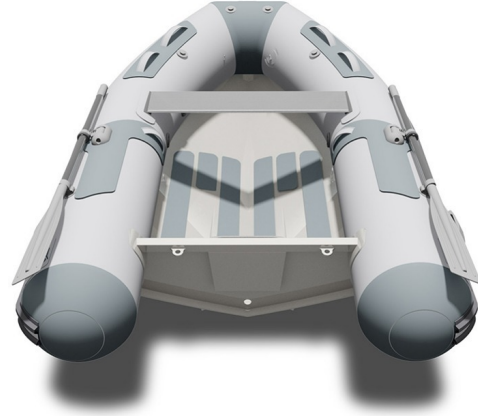

Cadet RIB Alu 330 Light

PRICES VAT included

A NEW RANGE OF DINGHIES with ALUMIM HULL

Ultra light, they are easy to handle and do not need a big use of the davits of your yacht; the large diameter of the tubes emphasizes their stability and protection against sprays, and facilitates the ability to tube quickly to transport passengers and material, dry and safely! Their Strongan fabric and their welded assemblies ensures reliability in all events 5 models 240/270/300/330/360 - including full equipment, namely 1 under bench bag and 1 waterproof bag ; offered at very competitive prices.

TECHNICAL FEATURES

OVERALL LENGTH	3,33 m	NUMBER OF WATERTIGHT COMPARTMENTS	3
INSIDE LENGHT	2,30 m	SHAFT	Court
OVERALL WIDTH	1,67 m	MAXIMUM AUTHORIZED POWER (HP)	15
INSIDE BEAM	0,78 m	MAXIMUM AUTHORIZED ENGINE WEIGHT (2X)	56 kg
TUBE DIAMETER	0,41 m	PACKING LENGTH	2,90 m
BARE BOAT WEIGHT	47 kg	PACKING WIDTH	1 m
NUMBER OF PASSENGERS (CATEGORY C)	5	PACKING HEIGHT	0,55 m
MAXIMUM AUTHORIZED LOAD (CATEGORY C)	551 kg		

VERSIONS

Z11222	Cadet Rib Alu 330 Light NEO	0 DKK
Z11213	Cadet Rib Alu 330 Light Strongan	0 DKK

Cadet RIB Alu 330 Light

PRICES VAT included

STANDARD EQUIPEMENT

HULL & DECK: 1 Bow D ring, 2 aft towing rings, Full keel protection, Lifting points.
COMFORT: Removable thwart.
Tube: 2 external handles /8 internal handles.