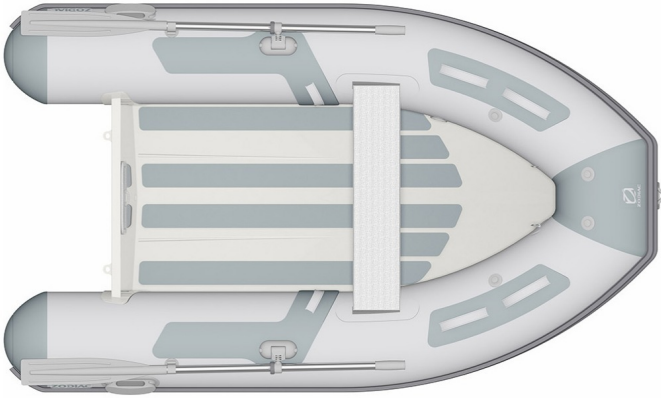

Cadet RIB Alu 330 Light

PRICES VAT included

A NEW RANGE OF DINGHIES with ALUMIM HULL

Ultra light, they are easy to handle and do not need a big use of the davits of your yacht; the large diameter of the tubes emphasizes their stability and protection against sprays, and facilitates the ability to tube quickly to transport passengers and material, dry and safely! Their Strongan fabric and their welded assemblies ensures reliability in all events 5 models 240/270/300/330/360 - including full equipment, namely 1 under bench bag and 1 waterproof bag ; offered at very competitive prices.

TECHNICAL FEATURES

OVERALL LENGTH	3,33 m	NUMBER OF WATERTIGHT COMPARTMENTS	3
INSIDE LENGHT	2,30 m	SHAFT	Court
OVERALL WIDTH	1,67 m	MAXIMUM AUTHORIZED POWER (HP)	15
INSIDE BEAM	0,78 m	MAXIMUM AUTHORIZED ENGINE WEIGHT (2X)	56 kg
TUBE DIAMETER	0,41 m	PACKING LENGTH	2,90 m
BARE BOAT WEIGHT	47 kg	PACKING WIDTH	1 m
NUMBER OF PASSENGERS (CATEGORY C)	5	PACKING HEIGHT	0,55 m
MAXIMUM AUTHORIZED LOAD (CATEGORY C)	551 kg		

VERSIONS

Z11222	Cadet Rib Alu 330 Light NEO	0 DKK
Z11213	Cadet Rib Alu 330 Light Strongan	0 DKK

Cadet RIB Alu 330 Light

PRICES VAT included

STANDARD EQUIPEMENT

HULL & DECK: 1 Bow D ring, 2 aft towing rings, Full keel protection, Lifting points.
COMFORT: Removable thwart.
Tube: 2 external handles /8 internal handles.