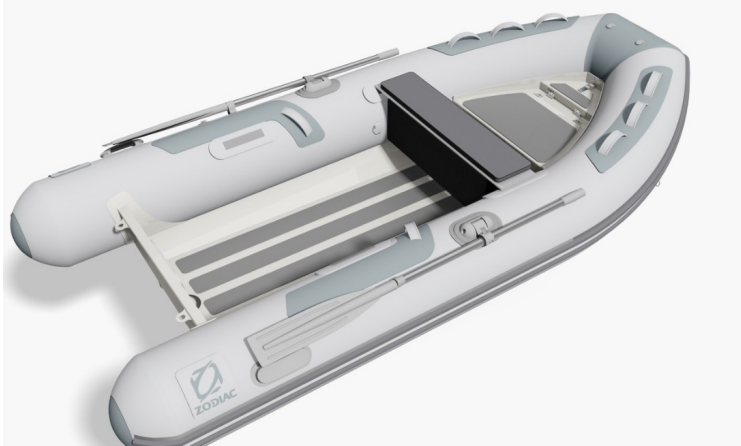

PRICES VAT included

Cadet 330 RIB Alu DL

TECHNICAL FEATURES

OVERALL LENGTH	3,33 m	NUMBER OF PASSENGERS (CATEGORY C)	6
INSIDE LENGTH	2,30 m	MAXIMUM AUTHORIZED LOAD (CATEGORY C)	548 kg
OVERALL WIDTH	1,67 m	NUMBER OF WATERTIGHT COMPARTMENTS	3
INSIDE BEAM	0,78 m	SHAFT	Court
TUBE DIAMETER	0,41 m	MAXIMUM AUTHORIZED POWER (HP)	15
BARE BOAT WEIGHT	62 kg	MAXIMUM AUTHORIZED ENGINE WEIGHT (2X)	56 kg

VERSIONS

Z11216	Cadet 330 RIB Alu DL Strongan	25.672 DKK
Z11225	Cadet RIB Alu 330 DL NEO	36.134 DKK

STANDARD EQUIPEMENT

HULL & DECK: 1 Bow D ring, 2 aft towing rings, Full keel protection, Lifting points.
COMFORT: Removable thwart.
Tube: 2 external handles /8 internal handles.

Deflecting rubbing strake.

OTHER: 2 Stainless steel paddles, Engine support plate, Inflator, Repair kit / owner's manual, Under bench storage bag / Waterproof Zodiac bag.

OPTIONS & ACCESSORIES

COMFORT					
Z61087	Side rigid boarding ladder	877 DKK			
FISHING & LEISURE					
Z1186	Fishing rod holder	877 DKK			
HULL & DECK					
Z1229	Lifting sling kit/towing bridle	615 DKK			
OTHER					
Z1423	12volt 240mb Inflator with pressure controller	877 DKK			
			Z60801	12volt 800 mb Inflator with 450L/min pressure controller	1.762 DKK
			Z1253	bow storage bag	513 DKK
			Need to order the reference Z2816 in addition to the Cadet RIB260 [Z11451/Z11452] and Cadet RIB290 [Z11461, Z11453, Z11452]		
			Z1236	Davit-launched sling kit	1.464 DKK
			Z61161	Launching wheels	1.585 DKK
			Z1084	Maneuver roller 2.10 X 0.24	1.026 DKK
			Z670 61	Pressure gauge	177 DKK
			Z61545	Under bench storage bag	532 DKK