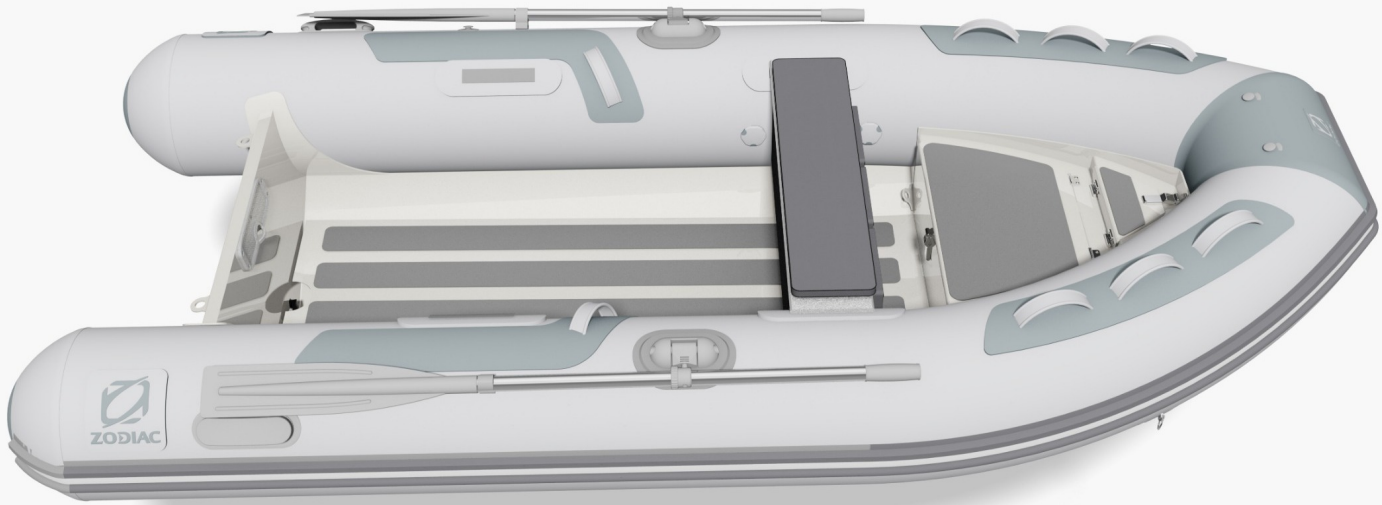

PRICES VAT included

Cadet 330 RIB Alu DL

TECHNICAL FEATURES

OVERALL LENGTH	3,33 m	NUMBER OF PASSENGERS (CATEGORY C)	6
INSIDE LENGTH	2,30 m	MAXIMUM AUTHORIZED LOAD (CATEGORY C)	548 kg
OVERALL WIDTH	1,67 m	NUMBER OF WATERTIGHT COMPARTMENTS	3
INSIDE BEAM	0,78 m	SHAFT	Court
TUBE DIAMETER	0,41 m	MAXIMUM AUTHORIZED POWER (HP)	15
BARE BOAT WEIGHT	62 kg	MAXIMUM AUTHORIZED ENGINE WEIGHT (2X)	56 kg

VERSIONS

Z11216	Cadet 330 RIB Alu DL Strongan	25.672 DKK
Z11225	Cadet RIB Alu 330 DL NEO	36.134 DKK

STANDARD EQUIPEMENT

HULL & DECK: 1 Bow D ring, 2 aft towing rings, Full keel protection, Lifting points.
COMFORT: Removable thwart.
Tube: 2 external handles /8 internal handles.

Deflecting rubbing strake.

OTHER: 2 Stainless steel paddles, Engine support plate, Inflator, Repair kit / owner's manual, Under bench storage bag / Waterproof Zodiac bag.

OPTIONS & ACCESSORIES

COMFORT					
Z61087	Side rigid boarding ladder	877 DKK			
FISHING & LEISURE					
Z1186	Fishing rod holder	877 DKK			
HULL & DECK					
Z1229	Lifting sling kit/towing bridle	615 DKK			
OTHER					
Z1423	12volt 240mb Inflator with pressure controller	877 DKK			
			Z60801	12volt 800 mb Inflator with 450L/min pressure controller	1.762 DKK
			Z1253	bow storage bag	513 DKK
			Need to order the reference Z2816 in addition to the Cadet RIB260 [Z11451/Z11452] and Cadet RIB290 [Z11461, Z11453, Z11452]		
			Z1236	Davit-launched sling kit	1.464 DKK
			Z61161	Launching wheels	1.585 DKK
			Z1084	Maneuver roller 2.10 X 0.24	1.026 DKK
			Z670 61	Pressure gauge	177 DKK
			Z61545	Under bench storage bag	532 DKK