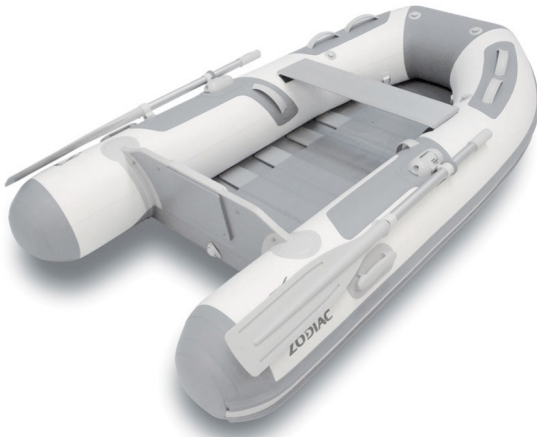

# Cadet 350 Aero

## THE MARKET REFERENCE

Its superiority is due to the use of higher quality materials and the tubes assembly welding, which ensure optimal resistance and durability. In its rich and high quality equipment, you will find some of the Zodiac Nautic patented units such as the rowlock with its three-dimensional adjustment or the dump with inner control, more comfortable and safe to use. Available in 3 floor options (depending on the size), to be selected depending on the available storage capacity on your unit

### VERSIONS

**Z11018** Cadet 350 Aero white/grey

**0 DKK**

PRICES VAT included