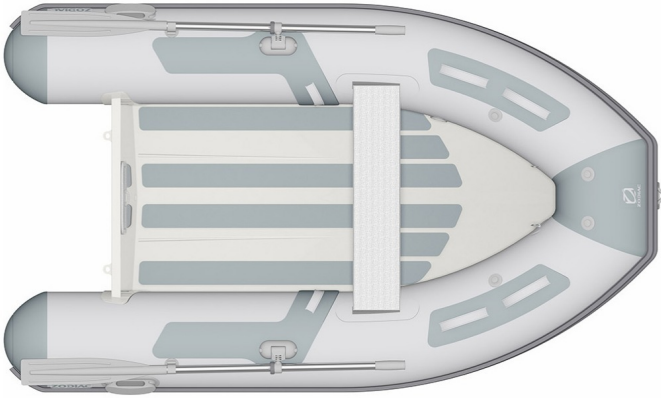

Cadet 360 RIB Alu Light

PRICES VAT included

A NEW RANGE OF DINGHIES with ALUMIM HULL

Ultra light, they are easy to handle and do not need a big use of the davits of your yacht; the large diameter of the tubes emphasizes their stability and protection against sprays, and facilitates the ability to tube quickly to transport passengers and material, dry and safely! Their Strongan fabric and their welded assemblies ensures reliability in all events 5 models 240/270/300/330/360 - including full equipment, namely 1 under bench bag and 1 waterproof bag ; offered at very competitive prices.

TECHNICAL FEATURES

OVERALL LENGTH	3,63 m	NUMBER OF WATERTIGHT COMPARTMENTS	3
INSIDE LENGHT	2,70 m	SHAFT	Court
OVERALL WIDTH	1,67 m	MAXIMUM AUTHORIZED POWER (HP)	30
INSIDE BEAM	0,78 m	MAXIMUM AUTHORIZED ENGINE WEIGHT (2X)	89 kg
TUBE DIAMETER	0,41 m	PACKING LENGTH	3,15 m
BARE BOAT WEIGHT	50 kg	PACKING WIDTH	1 m
NUMBER OF PASSENGERS (CATEGORY C)	6	PACKING HEIGHT	0,55 m
MAXIMUM AUTHORIZED LOAD (CATEGORY C)	608 kg		

VERSIONS

Z11223	Cadet Rib Alu 360 Light NEO	0 DKK
Z11214	Cadet Rib Alu 360 Light Strongan	0 DKK

Cadet 360 RIB Alu Light

PRICES VAT included

STANDARD EQUIPEMENT

HULL & DECK: 1 Bow D ring, 2 aft towing rings, Full keel protection, Lifting points.
COMFORT: Removable thwart.
Tube: 2 external handles / 8 internal handles.