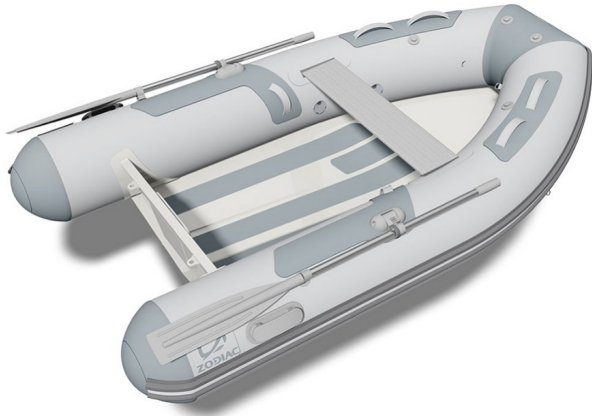

Cadet 360 RIB Alu Light

PRICES VAT included

A NEW RANGE OF DINGHIES with ALUMIM HULL

Ultra light, they are easy to handle and do not need a big use of the davits of your yacht; the large diameter of the tubes emphasizes their stability and protection against sprays, and facilitates the ability to tube quickly to transport passengers and material, dry and safely! Their Strongan fabric and their welded assemblies ensures reliability in all events 5 models 240/270/300/330/360 - including full equipment, namely 1 under bench bag and 1 waterproof bag ; offered at very competitive prices.

TECHNICAL FEATURES

OVERALL LENGTH	3,63 m	NUMBER OF WATERTIGHT COMPARTMENTS	3
INSIDE LENGHT	2,70 m	SHAFT	Court
OVERALL WIDTH	1,67 m	MAXIMUM AUTHORIZED POWER (HP)	30
INSIDE BEAM	0,78 m	MAXIMUM AUTHORIZED ENGINE WEIGHT (2X)	89 kg
TUBE DIAMETER	0,41 m	PACKING LENGTH	3,15 m
BARE BOAT WEIGHT	50 kg	PACKING WIDTH	1 m
NUMBER OF PASSENGERS (CATEGORY C)	6	PACKING HEIGHT	0,55 m
MAXIMUM AUTHORIZED LOAD (CATEGORY C)	608 kg		

VERSIONS

Z11223	Cadet Rib Alu 360 Light NEO	0 DKK
Z11214	Cadet Rib Alu 360 Light Strongan	0 DKK

Cadet 360 RIB Alu Light

PRICES VAT included

STANDARD EQUIPEMENT

HULL & DECK: 1 Bow D ring, 2 aft towing rings, Full keel protection, Lifting points.
COMFORT: Removable thwart.
Tube: 2 external handles / 8 internal handles.