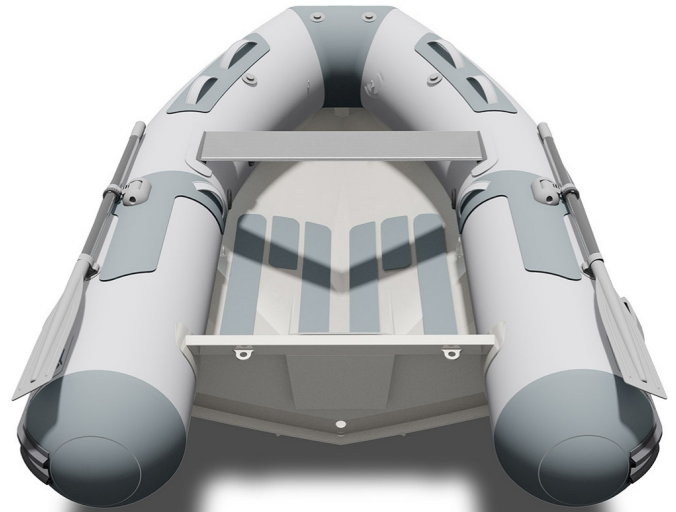

Cadet 360 RIB Alu Light

PRICES VAT included

A NEW RANGE OF DINGHIES with ALUMIM HULL

Ultra light, they are easy to handle and do not need a big use of the davits of your yacht; the large diameter of the tubes emphasizes their stability and protection against sprays, and facilitates the ability to tube quickly to transport passengers and material, dry and safely! Their Strongan fabric and their welded assemblies ensures reliability in all events 5 models 240/270/300/330/360 - including full equipment, namely 1 under bench bag and 1 waterproof bag ; offered at very competitive prices.

TECHNICAL FEATURES

OVERALL LENGTH	3,63 m	NUMBER OF WATERTIGHT COMPARTMENTS	3
INSIDE LENGHT	2,70 m	SHAFT	Court
OVERALL WIDTH	1,67 m	MAXIMUM AUTHORIZED POWER (HP)	30
INSIDE BEAM	0,78 m	MAXIMUM AUTHORIZED ENGINE WEIGHT (2X)	89 kg
TUBE DIAMETER	0,41 m	PACKING LENGTH	3,15 m
BARE BOAT WEIGHT	50 kg	PACKING WIDTH	1 m
NUMBER OF PASSENGERS (CATEGORY C)	6	PACKING HEIGHT	0,55 m
MAXIMUM AUTHORIZED LOAD (CATEGORY C)	608 kg		

VERSIONS

Z11223	Cadet Rib Alu 360 Light NEO	0 DKK
Z11214	Cadet Rib Alu 360 Light Strongan	0 DKK

Cadet 360 RIB Alu Light

PRICES VAT included

STANDARD EQUIPEMENT

HULL & DECK: 1 Bow D ring, 2 aft towing rings, Full keel protection, Lifting points.
COMFORT: Removable thwart.
Tube: 2 external handles / 8 internal handles.