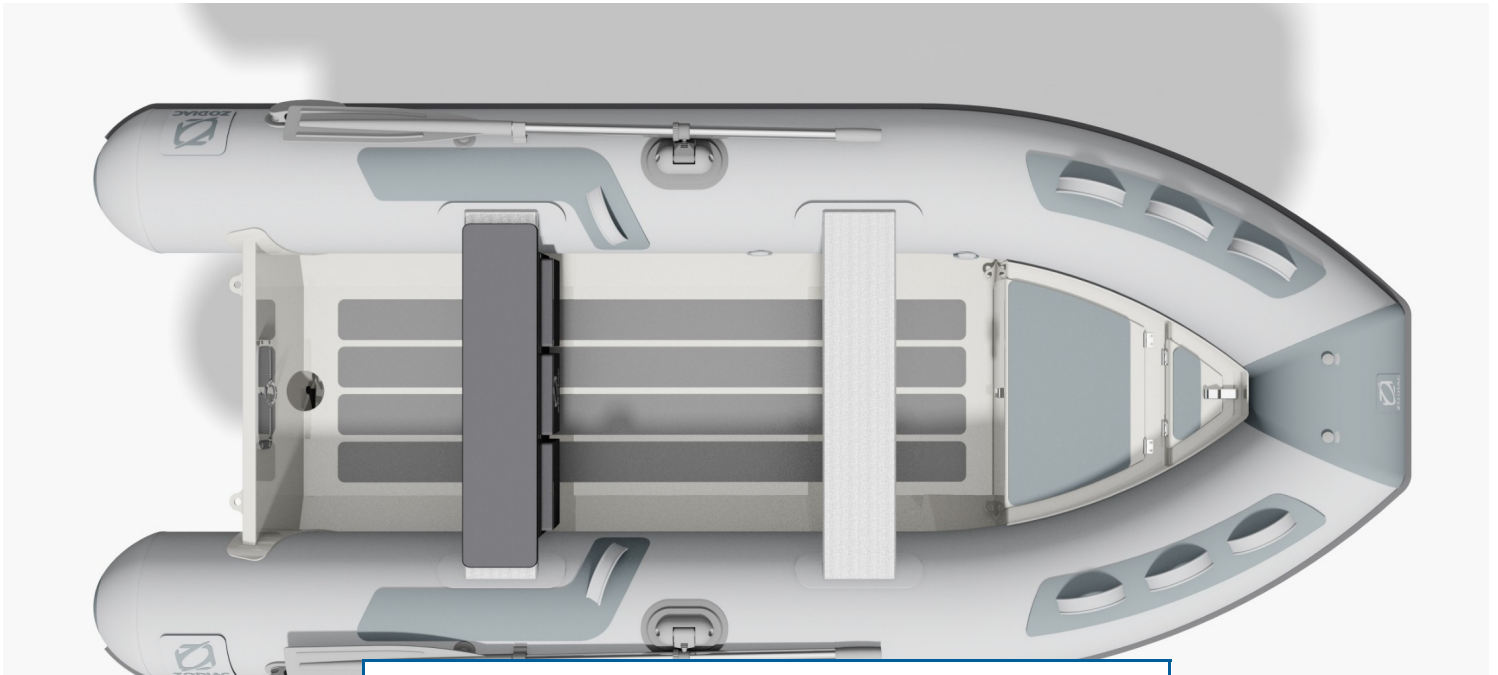

STANDARD EQUIPEMENT

HULL & DECK: 1 Bow D ring, 2 aft towing rings, Full keel protection, Lifting points.
COMFORT: Removable thwart.
Tube: 2 external handles /8 internal handles.

Deflecting rubbing strake.

OTHER: 2 Stainless steel paddles, Engine support plate, Inflator, Repair kit / owner's manual, Under bench storage bag / Waterproof Zodiac bag.

OPTIONS & ACCESSORIES

COMFORT

Z61087 Side rigid boarding ladder 0 DKK

FISHING & LEISURE

Z1186 Fishing rod holder 0 DKK

HULL & DECK

Z1229 Lifting sling kit/towing bridle 0 DKK

OTHER

Z1423 12volt 240mb Inflator with pressure controller 0 DKK

Z60801 12volt 800 mb Inflator with 450L/min pressure controller 0 DKK
Z1253 bow storage bag 0 DKK

Need to order the reference Z2816 in addition to the Cadet RIB260 [Z11451/Z11452] and Cadet RIB290 [Z11461, Z11453, Z11452]

Z1236 Davit-launched sling kit 0 DKK

Z61161 Launching wheels 0 DKK

Z1084 Maneuver roller 2.10 X 0.24 0 DKK

Z670 61 Pressure gauge 0 DKK

Z61545 Under bench storage bag 0 DKK