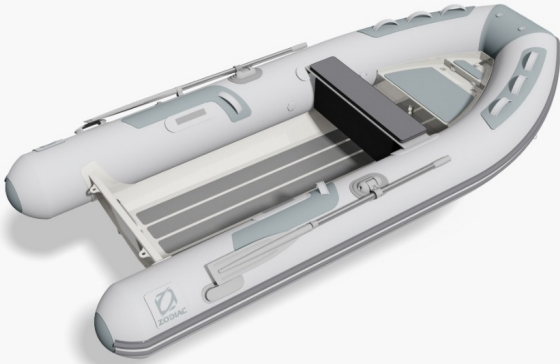

# Cadet 360 RIB Alu DL

## TECHNICAL FEATURES

OVERALL LENGTH	3,63 m	NUMBER OF PASSENGERS (CATEGORY C)	6
INSIDE LENGTH	2,70 m	MAXIMUM AUTHORIZED LOAD (CATEGORY C)	558 kg
OVERALL WIDTH	1,67 m	NUMBER OF WATERTIGHT COMPARTMENTS	3
INSIDE BEAM	0,78 m	SHAFT	Court
TUBE DIAMETER	0,41 m	MAXIMUM AUTHORIZED POWER (HP)	30
BARE BOAT WEIGHT	68 kg	MAXIMUM AUTHORIZED ENGINE WEIGHT (2X)	89 kg