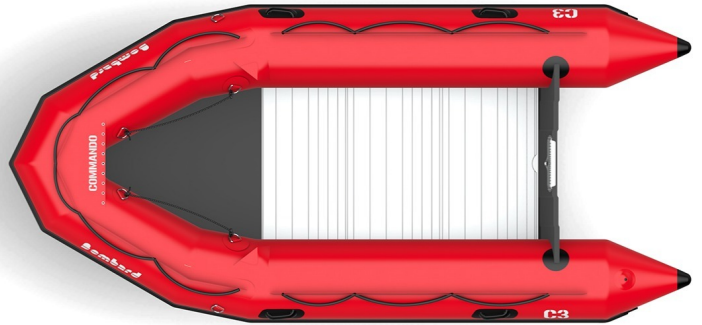

A WELL TEMPERED CHARACTER

The Commando is a boat designed for action: rigid keel, aluminium floor, a path traced with power and precision in all circumstances. Is it a surprise if he rather seduces EXPLORERS, fans of fishing or underwater fishing?

THE "+" of the PRODUCT

A 'monobloc' floor in anodized aluminium: rotproof and non-corrodable, it perfectly resists shocks and has a rail to stow accessories and material. A wide profile anti-chafing fender, a rigid keel in 3 articulated elements (exclusive Bombard™): it can be mounted without tools and forms a 'gull wing' hull. Strongan™ Duotex™ fabric.

VERSIONS

Z5132

Commando C3 black

0 DKK

OPTIONS

HULL & DECK				
Z5306	Bridging	0 DKK		
Z61087	Side rigid ladder	0 DKK		
FISHING & LEISURE				
Z1186	Fishing rod holder	0 DKK		
SEATS				
Z1265	Bench on rails	0 DKK		
CONSOLES				
Z1418	Console jockey white 1 place	0 DKK		
Z1386	Mini console without cable (Red)	0 DKK		
			Z1387	Mini console without cable (White) 0 DKK
			OTHER(S)	
			Z1423	Electric air pump with pressure regulator 0 DKK
			Z1201	Kit 2 trolleys + strap and snap hooks 0 DKK
			Z1226	Kit 4 trolleys + strap and snap hooks 0 DKK
			Z1084	Manœuvre roller 0 DKK
			Z670 61	Pressure indicator bravo 0 DKK
			Z1198	Soft tank 35l 0 DKK
			Z1199	Soft tank 70l 0 DKK