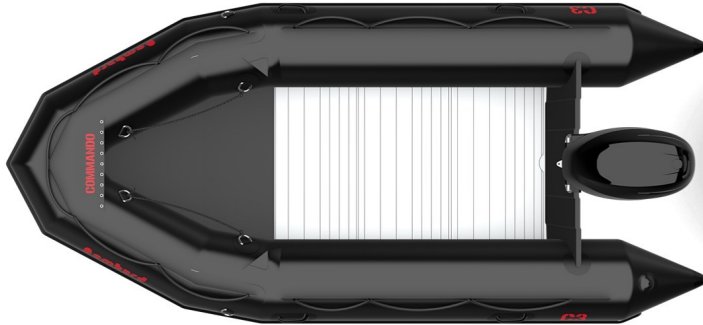

A WELL TEMPERED CHARACTER

The Commando is a boat designed for action: rigid keel, aluminium floor, a path traced with power and precision in all circumstances. Is it a surprise if he rather seduces EXPLORERS, fans of fishing or underwater fishing?

THE "+" of the PRODUCT

A 'monobloc' floor in anodized aluminium: rotproof and non-corrodable, it perfectly resists shocks and has a rail to stow accessories and material. A wide profile anti-chafing fender, a rigid keel in 3 articulated elements (exclusive Bombard™): it can be mounted without tools and forms a 'gull wing' hull. Strongan™ Duotex™ fabric.

VERSIONS

Z5132

Commando C3 black

0 DKK

OPTIONS

HULL & DECK				
Z5306	Bridging	0 DKK		
Z61087	Side rigid ladder	0 DKK		
FISHING & LEISURE				
Z1186	Fishing rod holder	0 DKK		
SEATS				
Z1265	Bench on rails	0 DKK		
CONSOLES				
Z1418	Console jockey white 1 place	0 DKK		
Z1386	Mini console without cable (Red)	0 DKK		
			Z1387	Mini console without cable (White) 0 DKK
			OTHER(S)	
			Z1423	Electric air pump with pressure regulator 0 DKK
			Z1201	Kit 2 trolleys + strap and snap hooks 0 DKK
			Z1226	Kit 4 trolleys + strap and snap hooks 0 DKK
			Z1084	Manœuvre roller 0 DKK
			Z670 61	Pressure indicator bravo 0 DKK
			Z1198	Soft tank 35l 0 DKK
			Z1199	Soft tank 70l 0 DKK