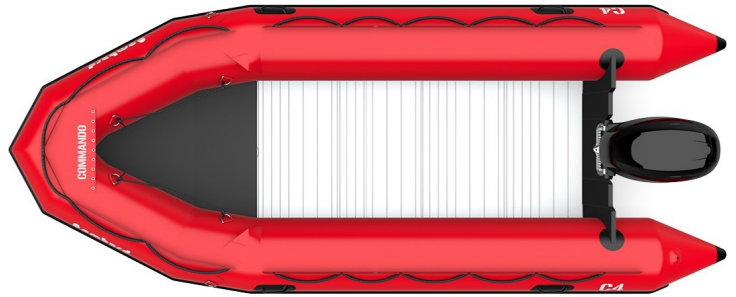

OPTIONS

HULL & DECK					
Z5306	Bridging	0 DKK			
Z61087	Side rigid ladder	0 DKK			
FISHING & LEISURE					
Z1186	Fishing rod holder	0 DKK			
SEATS					
Z1265	Bench on rails	0 DKK			
CONSOLES					
Z1418	Console jockey white 1 place	0 DKK			
Z1386	Mini console without cable (Red)	0 DKK			
			Z1387	Mini console without cable (White)	0 DKK
			OTHER(S)		
			Z1423	Electric air pump with pressure regulator	0 DKK
			Z1201	Kit 2 trolleys + strap and snap hooks	0 DKK
			Z1226	Kit 4 trolleys + strap and snap hooks	0 DKK
			Z1084	Manœuvre roller	0 DKK
			Z670 61	Pressure indicator bravo	0 DKK
			Z1198	Soft tank 35l	0 DKK
			Z1199	Soft tank 70l	0 DKK