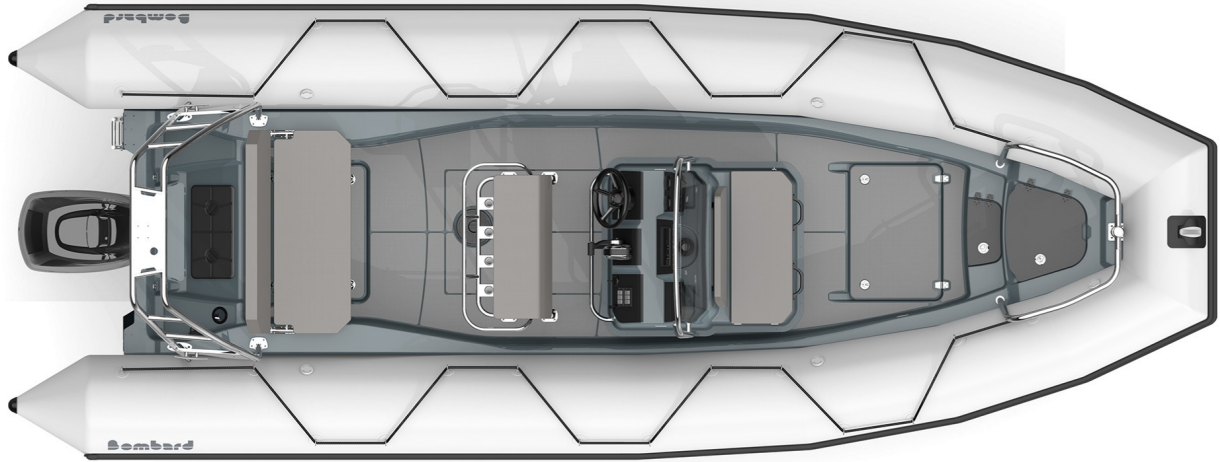

THE "+" of the PRODUCT

A customized offer, to design and modulate depending on the needs, the choice of the tube: Strongan™ Duotex™ or Hypalon™ NEOprene™, 2 colour choices: black or light grey, a perfect stability through a reinforced V hull, a foolproof strength thanks to a reinforced fabric, a countermoulded bow storage compartment

TECHNICAL FEATURES

EXTERNAL LENGTH	7 m	DESIGN CATEGORY	B/C
INTERNAL LENGTH	5,71 m	SHAFT	Extra long
EXTERNAL WIDTH	2,54 m	MAXIMUM AUTHORIZED POWER (HP)	250
INTERNAL WIDTH	1,39 m	MAXIMUM AUTHORIZED POWER (kW)	147.2
TUBE DIAMETER	0,58 m	MAXIMUM SPEED (MONO) (km/h - mph)	77-48
NUMBER OF PASSENGERS (ISO)	5-16	HULL LENGTH AT THE 1st BAG (tube)	6,06 m
MAXIMUM AUTHORIZED LOAD	1.960 kg	HULL WIDTH AT THE 1st BAG (tube)	1,85 m
TOTAL WEIGHT	820 kg	HULL HEIGHT AT THE 1st BAG (Tube)	1,20 m
NUMBER OF WATERTIGHT COMPARTMENTS	5		

VERSIONS

Z54349	EXPLORER 700 NEO BLACK	0 DKK
Z54350	EXPLORER 700 NEO LIGHT GREY	0 DKK
Z54347	EXPLORER 700 Strongan BLACK	0 DKK
Z54348	EXPLORER 700 Strongan LIGHT GREY	0 DKK

STANDARD EQUIPMENT

HULL & DECK: Boarding ladder.