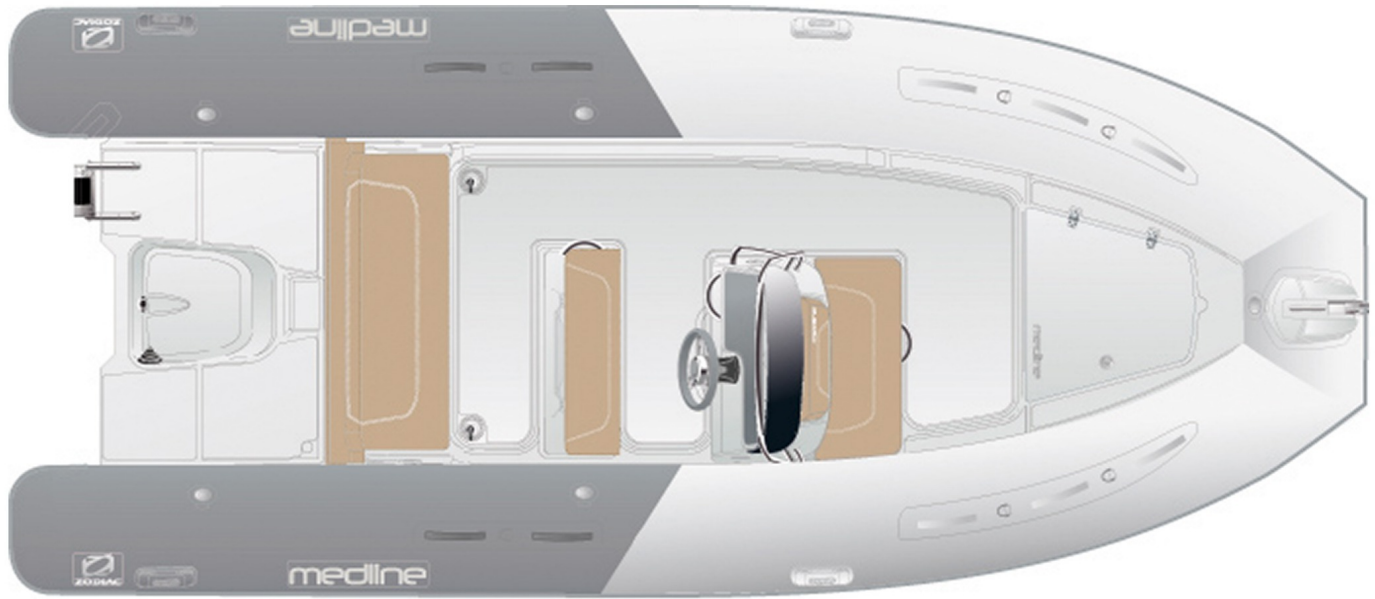

IDLENESS

Perfect for a long break at sea, the Medline is a true private beach thanks to its spaces converted to Sun deck. Created for long daily trips, the Medline range belongs to the new generation of Zodiac boats : RIB clearly relax-oriented. Their design allows to transform the deck in a large sun deck, thus creating a 'private beach' area."

PLEASURE

Including 5 boats, the Medline range has been redesigned by setting an absolute priority: its easy use ashore, at mooring, and at sea. The size and weight of each model have been optimized to get an excellent weight-to-power ratio in order to choose a moderate engine, and simplify maneuvers at lowering and storage.

TECHNICAL FEATURES

OVERALL LENGTH	5,80 m	NUMBER OF WATERTIGHT COMPARTMENTS	5
INSIDE LENGTH	4,91 m	SHAFT	XL
OVERALL WIDTH	2,54 m	MAXIMUM AUTHORIZED POWER (HP)	115
INSIDE BEAM	1,44 m	MAXIMUM AUTHORIZED ENGINE WEIGHT (2X)	244 kg
TUBE DIAMETER	0,55 m	HULL LENGTH	5,25 m
WEIGHT	601 kg	HULL WIDTH	1,89 m
NUMBER OF PASSENGERS (CATEGORY C)	12	HULL HEIGHT	1,60 m
MAXIMUM AUTHORIZED LOAD (CATEGORY C)	1.420 kg	DEADRISE	22.5°

VERSIONS

Z14815	Medline 580 NEO grey dual color	0 DKK
Z14814	Medline 580 Strongan grey dual color	0 DKK
Z14828	Medline 580 NEO red	0 DKK

STANDARD EQUIPEMENT

HULL & DECK: 1 bailer, 1 Bow D ring, Integrated tank 90L.