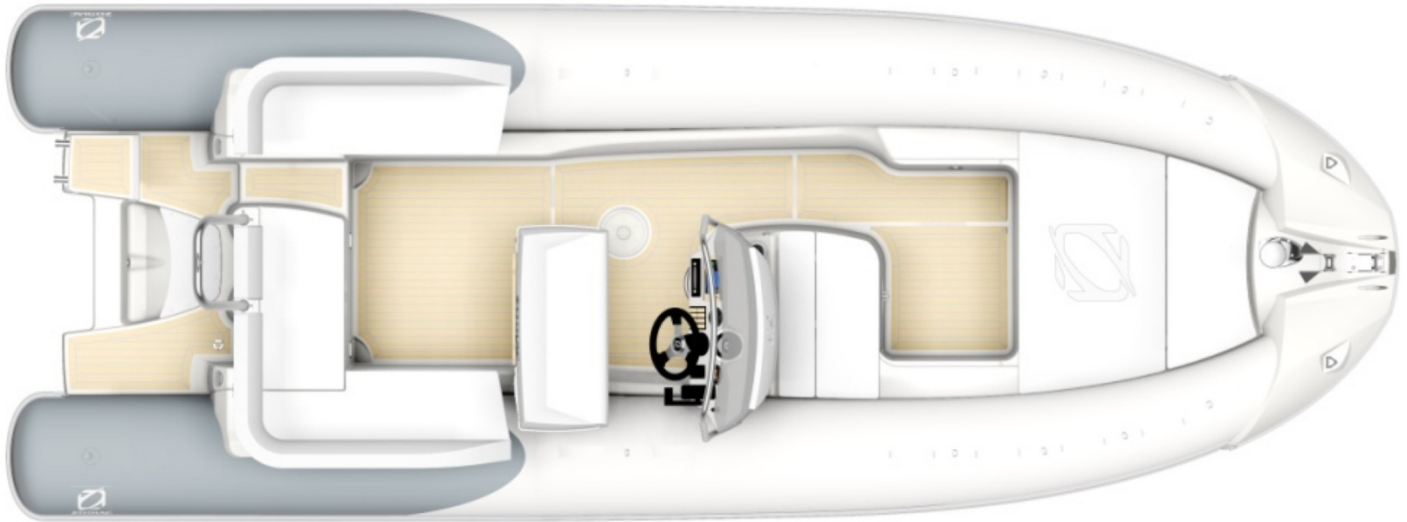

DESIGN

A unique and avant-garde line: the expression of the innovative talent of Zodiac Nautic. Pure jewel of the seas, is N - ZO the perfect synthesis between the know-how of the RIB global leader and the purity of the Italian design by Vittorio Garroni, S-tube, rigid nose.

COMFORT

The generous height of the freeboards, thanks to the size of the tubes and the specific structure of the hull, transforms the cockpit in a "cocoon" for its passengers.

ERGONOMICS

The new N - ZO are pleasure boats, to share. A special attention has been paid to the passengers' comfort, in navigation and at mooring, thanks to an optimized space on board. The development of the deck plan has been designed to facilitate and secure travel aboard.

TECHNICAL FEATURES

OVERALL LENGTH	6,80 m	NUMBER OF WATERTIGHT COMPARTMENTS	6
INSIDE LENGTH	5,82 m	SHAFT	XL
OVERALL WIDTH	2,54 m	MAXIMUM AUTHORIZED POWER (HP)	300
INSIDE BEAM	1,30 m	MAXIMUM AUTHORIZED ENGINE WEIGHT (2X)	393 kg
TUBE DIAMETER	0,60 m	HULL LENGTH	6,52 m
WEIGHT	950 kg	HULL WIDTH	1,81 m
NUMBER OF PASSENGERS (CATEGORY C)	14	HULL HEIGHT	2,03 m
MAXIMUM AUTHORIZED LOAD (CATEGORY C)	1.480 kg	DEADRISE	22°

VERSIONS

Z14162 N-ZO 680 NEO white/grey

0 DKK

STANDARD EQUIPEMENT

HULL & DECK: 1 Bow D ring, 4 cleats, aft swimming platform with telescopic boarding ladder, Integrated tank 212L.

COMFORT: Bow sunbathing, Hydraulic steering, Leaning post with 12V plug and folding table.