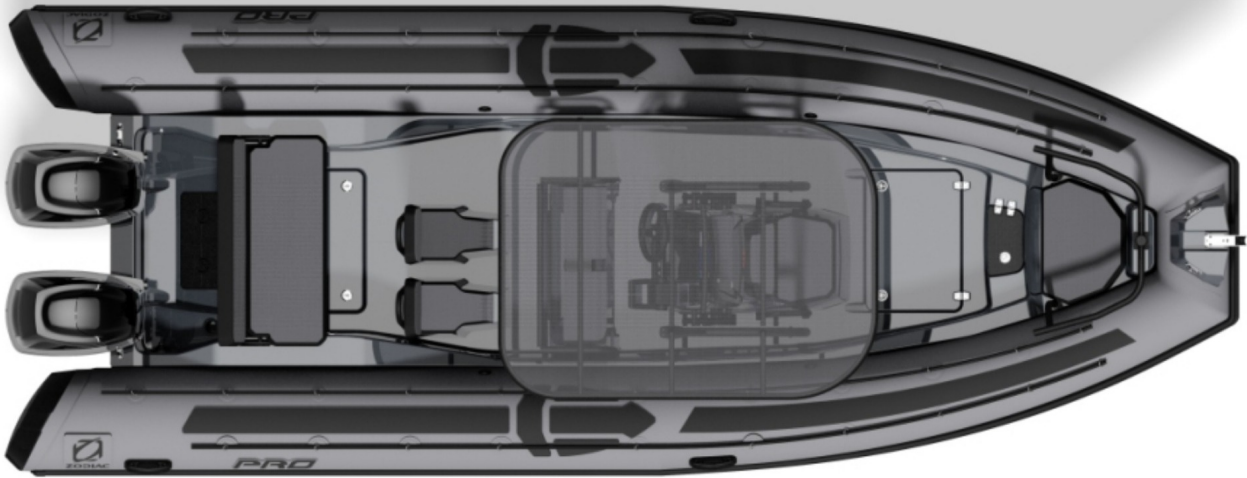

STANDARD EQUIPEMENT

HULL & DECK: 1 Bow D ring, 2 aft cleats, 2 Fast flow bailers, Integrated tank 200L, Mooring bitt.

COMFORT: Boarding ladder (standard).

Tube: Removable tube.

1 Davit with tilting sheave, 4 External handles, Easy push valves, Internal and external life-line.

OTHER: Inflator with manometer, Repair kit / owner's manual.

OPTIONS & ACCESSORIES

Pack Option				
	PRO Pack		0 DKK	
COMFORT				
Z61768	Diving boarding ladder (Parrot style)		0 DKK	
Z61758	Hydraulic steering		0 DKK	
Z61160	SEASTAR hydraulic steering		0 DKK	
Z61684	Tilting T-top (mini), black aluminum		0 DKK	
Z61683	Tilting T-top (standard), black aluminum		0 DKK	
FISHING & LEISURE				
Z61751	Chopping board		0 DKK	
Z61394	Diving rack stainless steel 4 tanks		0 DKK	
Z61395	Diving rack stainless steel 6 tanks		0 DKK	
Z61297	Diving rack stainless steel 8 tanks		0 DKK	
Z61643	Multifix / Bait box		0 DKK	
Z61642	Multifix / Cup holders		0 DKK	
Z61646	Multifix / fishing bow rail		0 DKK	
Z61647	Multifix / Fishing rod holder (105 °)		0 DKK	
Z61641	Multifix / Fishing rod holder (90 °)		0 DKK	
Z61644	Multifix / Flag bearer		0 DKK	
Z61645	Roll bar PRO Multifix		0 DKK	
Z61543	TURBOSWING XL 30/140cv		0 DKK	
LIGHTING & ELECTRONICS				
Z61474	12V plug		0 DKK	
Z61586	12 v / USB double plug		0 DKK	
Z67307	360° white light		0 DKK	
Z60853	Navigation lights red/green		0 DKK	
Z61277	NRX200 remote control		0 DKK	
Z61268	Speakers Fusion 6" (200 W)		0 DKK	
Z61294	Stereo Fusion BB 300 (FM, Blue Tooth, USB) - without remote control		0 DKK	
Z61640	Zodiac Connected Boat		0 DKK	
CONSOLES				
Z61731	Console PRO HL dark grey		0 DKK	
Z61727	Console PRO HL light grey		0 DKK	
Z61729	Console PRO HXL dark grey		0 DKK	
Z61733	Console PRO HXL dark grey		0 DKK	
Z61734	Console seat PRO HXLS dark grey		0 DKK	
Z61737	Console top extension for dark grey		0 DKK	
Z61735	Console top extension for HL light grey		0 DKK	
Z61738	Console top extension for HXL dark grey		0 DKK	
Z61736	Console top extension for HXL light grey		0 DKK	
Z61732	Console w/seat PRO HLS dark grey		0 DKK	
Z61728	Console w/seat PRO HLS light grey		0 DKK	
Z61730	Console w/seat PRO HXLS light grey		0 DKK	
Z61639	Foot rest on console (unit)		0 DKK	
Z61637	Top console handrail (L)		0 DKK	
Z61638	Top console handrail (XL)		0 DKK	
SEATS				
Z61726	Bench 3 seats		0 DKK	
Z61650	Bolster backrest PRO		0 DKK	
Z61721	Bolster PRO dark grey		0 DKK	
Z61720	Bolster PRO light grey		0 DKK	
Z61778	Bolster tube (double)		0 DKK	
Z61815	Bolster tube (mono)		0 DKK	
Z61675	bow handle for jockey seat		0 DKK	
Z61723	Seat jockey PRO 1 place dark grey		0 DKK	
Z61722	Seat jockey PRO 1 place light grey		0 DKK	
HULL & DECK				
Z61636	Aft platforms dark grey + boarding ladder		0 DKK	
Z61652	Aft platforms light grey + boarding ladder		0 DKK	
Z61666	Bow rail / mooring bitts Multifix		0 DKK	
Z61743	Chain plates lift Kit (bow)		0 DKK	
Z61296	Rubber grating 10MM (ROLL 4, 3 X 1, 8M)		0 DKK	
OTHER				
Z61599	28L electric cooler		0 DKK	
Z61068	Cable 12'		0 DKK	
Z61067	Cable M66 11'		0 DKK	
Z61069	Cable M66 15'		0 DKK	
Z61763	Fenders		0 DKK	
Z61387	Inflator Turbomax 12 volt 1000L/min		0 DKK	
Z67061	Pressure gauge		0 DKK