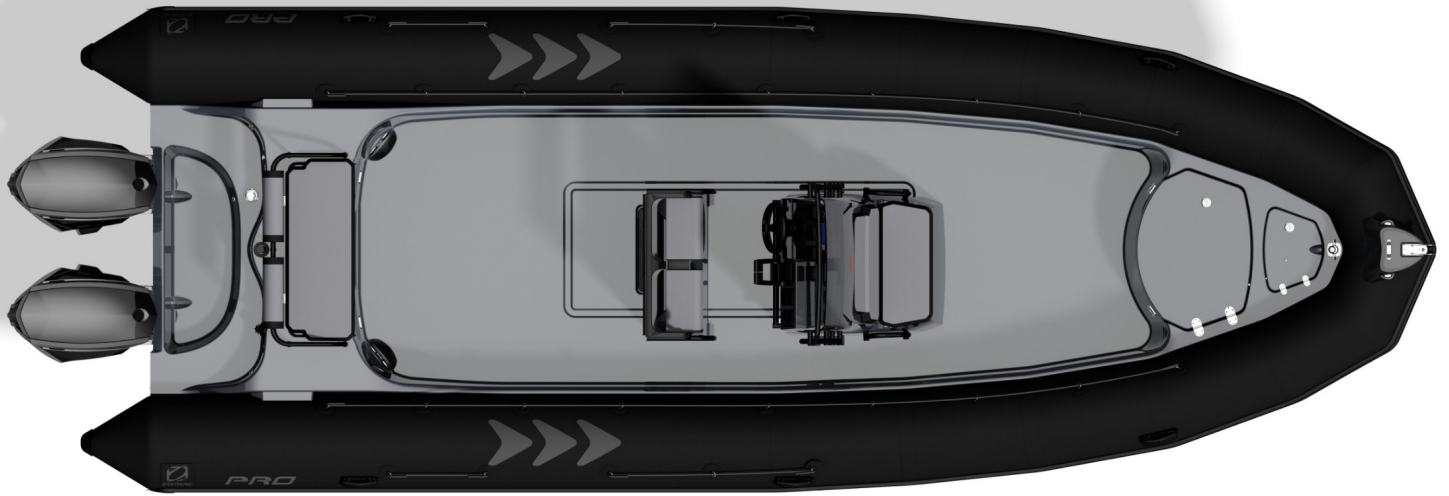

PRICES VAT included

PRO Classic 850

ADAPTATION

Diving, fishing, underwater hunting, work or pleasure, choose and compose the layout of your boat. Depending on your program and your preferences: your PRO will perfectly fit!

EASE OF USE

Appreciated by all, the PRO RIB are equipped with a removable tube, which facilitates maintenance. Their "platform" deck offers many layout possibilities, according to the use.

WIDE CHOICE

The PRO offers unparalleled customization and layout options: - several combinations of colors, hulls, tubes, accessories, tank integration... - Equipment: you set the console and the benches wherever you prefer on the deck - choice of the driving position: sitting or standing. A wide offer from 4.20 to 8.50 m... Create yours!

TECHNICAL FEATURES

OVERALL LENGTH	8,50 m	SHAFT	1 x XXL - 2 x XL
INSIDE LENGTH	7,45 m	MAXIMUM AUTHORIZED POWER (HP)	1 x 350 - 2 x 250
OVERALL WIDTH	3 m	MAXIMUM AUTHORIZED ENGINE WEIGHT (2X)	393 kg
INSIDE BEAM	1,85 m	MAXIMUM AUTHORIZED ENGINE WEIGHT (2X)	300 kg
TUBE DIAMETER	0,60 m	HULL LENGTH	7,78 m
BARE BOAT WEIGHT	1.450 kg	HULL WIDTH	2,26 m
NUMBER OF PASSENGERS (CATEGORY B - C)	8 - 25	HULL HEIGHT	1,37 m
MAXIMUM AUTHORIZED LOAD (CATEGORY C)	2.800 kg	DEADRISE	24°
MAXIMUM AUTHORIZED LOAD (CATEGORY B)	2.050 kg		

VERSIONS

Z14469	PRO Classic 850 black, grey hull	0 DKK
Z14470	PRO Classic 850 grey, grey hull	0 DKK

STANDARD EQUIPEMENT

HULL & DECK: 1 Bow D ring, 2 Fast flow bailers, Integrated tank + water/fuel separator: 400L, Mooring bitt.