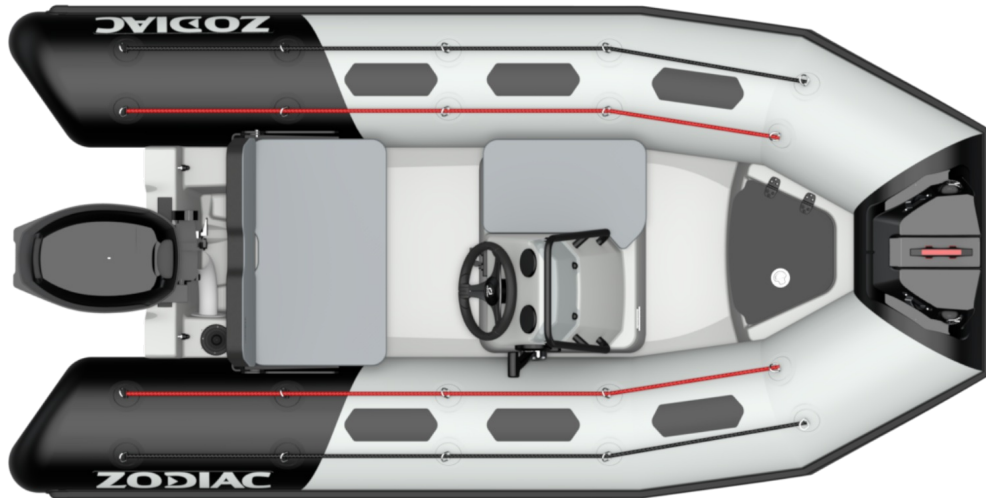

THE NEW ZODIAC OPEN RANGE IS COMING !

A nice collection of small boats for having fun, they are compact and practical ! Real toy with a racing look, easy to store, easy to drive, easy to launch, easy to tow, 4 seats minimum, 4 colors and materials of tubes are available. Tubes are available in PVC or Neoprene, and the tank allows long time navigation.

TECHNICAL FEATURES

OVERALL LENGTH (m-ft)	3.1m-10'2"	SCHAFT	S
INSIDE LENGTH (m-ft)	2m-6'7"	MAXIMUM ALLOWED POWER (HP)	25
OVERALL BEAM (m-ft)	1.65m-5'5"	MAX. ALLOWED ENGINE WEIGHT (Kg-Lbs)	57-126
INSIDE BEAM (m-ft)	0.71m-2'4"	HULL LENGTH (m - ft)	2.58m-8'6"
TUBE DIAMETER (m-ft)	0,45m	HULL WIDTH (m - ft)	1.01-3'4"
WEIGHT (Kg-Lbs)	135-298	HULL HEIGHT (m - ft)	1.13m-3'8"
NUMBER OF PASSENGERS (CAT. C)	4	DEADRISE	18°
MAXIMUM PAYLOAD (CAT. C) (Kg-Lbs)	370-816	TANK (L - Gal)	24L-6Gal
NUMBER OF WATERTIGHT COMPARTMENTS	3		

STANDARD EQUIPMENT

HULL & DECK: Bow Storage + Cushion , Fairleads, GRP Deep V-Hull, Lockable Mooring Storage, Console with Wheel, 1 Bow Cleat.

COMFORT: 2 USB Plugs, Bench w/ Tilting Backrest, Bow Cushion, Side Seat, Under Bench Storage , Windshield, Handrail.

TUBE: 1 GRP Bow Roller, 100mm Rubstrake, Double Lashings, Easy Push valves, Fishtails Cones, Glued Tube w/ Antiskid Patches , Zodiac Logo on the Tube .

OTHER: Mechanical Steering, Navigation Lights, Repair Kit / Owner's Manual .