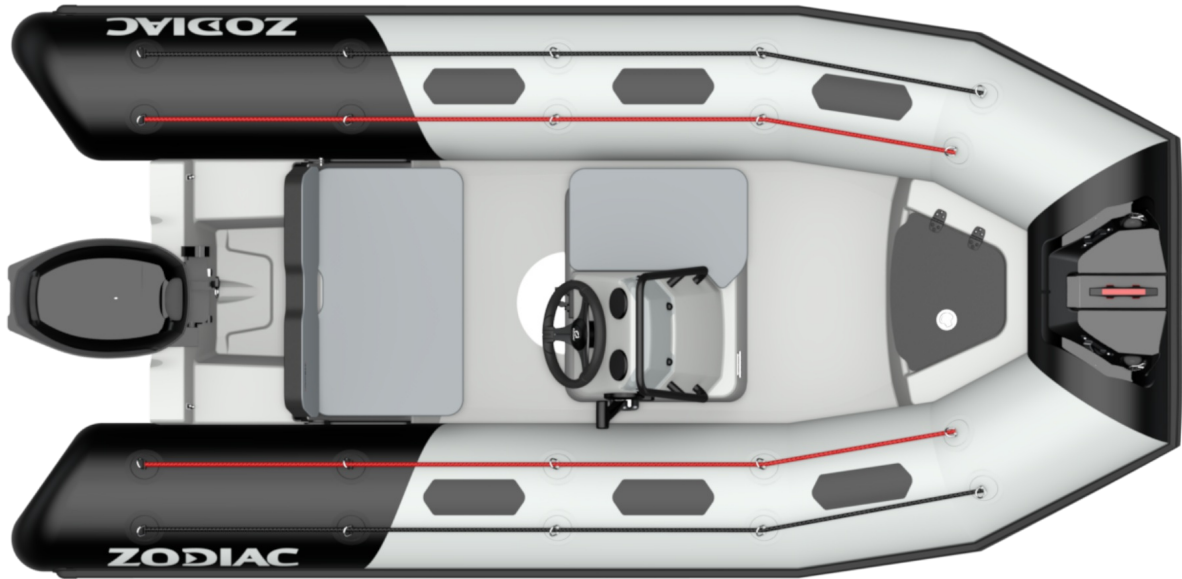

### THE NEW ZODIAC OPEN RANGE IS COMING !

A nice collection of small boats for having fun, they are compact and practical ! Real toy with a racing look, easy to store, easy to drive, easy to launch, easy to tow, 4 seats minimum, 4 colors and materials of tubes are available. Tubes are available in PVC or Neoprene, and the tank allows long time navigation.

#### TECHNICAL FEATURES

OVERALL LENGTH (m-ft)	3.4m-11'2"	SCHAFT	L
INSIDE LENGTH (m-ft)	2.45m-8'	MAXIMUM ALLOWED POWER (HP)	30
OVERALL BEAM (m-ft)	1.7m-5'7"	MAX. ALLOWED ENGINE WEIGHT (Kg-Lbs)	95-209
INSIDE BEAM (m-ft)	1.1m-3'7"	HULL LENGTH (m - ft)	2.9m-9'6"
TUBE DIAMETER (m-ft)	0,45m	HULL WIDTH (m - ft)	1.13m-3'8"
WEIGHT (Kg-Lbs)	155-342	HULL HEIGHT (m - ft)	1.17m-3'10"
NUMBER OF PASSENGERS (CAT. C)	4	DEADRISE	18°
MAXIMUM PAYLOAD (CAT. C) (Kg-Lbs)	450-992	TANK [L - Gal]	24L-6Gal
NUMBER OF WATERTIGHT COMPARTMENTS	3		

### STANDARD EQUIPMENT

**HULL & DECK:** Bow Storage + Cushion , Fairleads, GRP Deep V-Hull, Lockable Mooring Storage , Console with Wheel, 1 Bow Cleat.

**COMFORT:** 2 USB Plugs, Bench w/ Tilting Backrest, Bow Cushion, Side Seat, Under Bench Storage , Windshield, Handrail.

#### COMFORT

Bimini  
Side Boarding Ladder