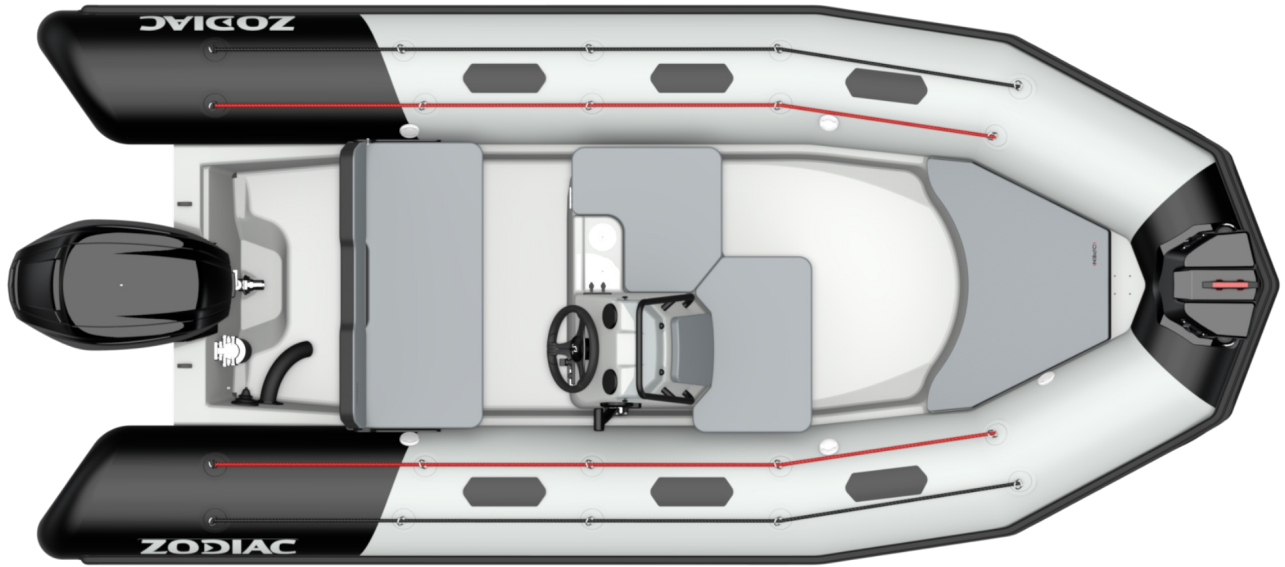

THE NEW ZODIAC OPEN RANGE IS COMING !

A nice collection of small boats for having fun, they are compact and practical ! Real toy with a racing look, easy to store, easy to drive, easy to launch, easy to tow, 4 seats minimum, 4 colors and materials of tubes are available. Tubes are available in PVC or Neoprene, and the tank allows long time navigation.

TECHNICAL FEATURES

OVERALL LENGTH (m-ft)	4.7m-15'5"	SCHAFT	L
INSIDE LENGTH (m-ft)	2.92m-9'7"	MAXIMUM ALLOWED POWER (HP)	80
OVERALL BEAM (m-ft)	2.05m-6'8"	MAX. ALLOWED ENGINE WEIGHT (Kg-Lbs)	170-374.8
INSIDE BEAM (m-ft)	1.05m-3'5"	HULL LENGTH (m - ft)	3.83-12'6"
TUBE DIAMETER (m-ft)	0,5m	HULL WIDTH (m - ft)	1.38-4'6"
WEIGHT (Kg-Lbs)	305-672	HULL HEIGHT (m - ft)	1.38-4'6"
NUMBER OF PASSENGERS (CAT. C)	6	DEADRISE	22°
MAXIMUM PAYLOAD (CAT. C) (Kg-Lbs)	760-1676	TANK (L - Gal)	46L-12Gal
NUMBER OF WATERTIGHT COMPARTMENTS	5		

STANDARD EQUIPMENT

HULL & DECK: Bow Storage + Cushion , Fairleads, GRP Deep V-Hull, Lockable Mooring Storage , Console with Wheel, 1 Bow Cleat.

COMFORT: 2 USB Plugs, 2x Cup-Holders, Bench w/ Tilting Backrest, Bow Cushion, Console Seat, Double Storage under Console , Side Seat, Under Bench Storage .

OPTIONS & ACCESSORIES

COMFORT

Bimini

FISHING & LEISURE

Roll Bar
XL Turboswing 30/140HP

LIGHTING & ELECTRONICS

Système audio Fusion + 2 haut-parleurs 4"
White Light

HULL & DECK