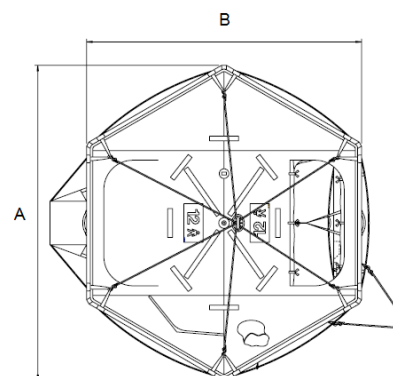

## DSB LR07L Liferaft 12 MAN DAVIT LAUNCHABLE LIFERAFT

MK14 Size14

MK10 Size 4

| Container       | A Pack                          | B Pack      |
|-----------------|---------------------------------|-------------|
| Type            | MK14 Size 14                    | MK10 Size 4 |
| Length (A)      | 1156mm                          | 1260mm      |
| Diameter (B)    | 584mm                           | 485mm       |
| Width (C)       | 612mm                           | 520mm       |
| <b>Liferaft</b> |                                 |             |
| Length (A)      | 3267mm                          |             |
| Breadth (B)     | 2860mm                          |             |
| Height (C)      | 1566mm                          |             |
| Weight net      | 107kg                           | 92kg        |
| Stowage Height  | 25m/36m                         |             |
| Approvals       | MED 1250242/M3 Lloyd's Register |             |