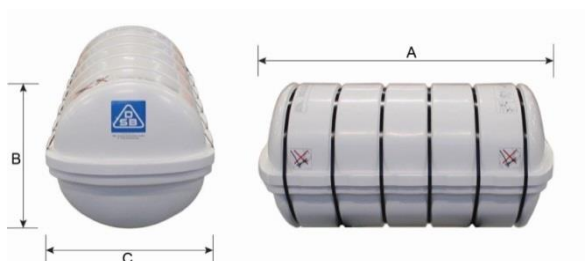

## DSB LR07L Liferaft 12 MAN DAVIT LAUNCHABLE LIFERAFT

MK14 Size14

MK10 Size 4

| Container       | A Pack                          | B Pack      |
|-----------------|---------------------------------|-------------|
| Type            | MK14 Size 14                    | MK10 Size 4 |
| Length (A)      | 1156mm                          | 1260mm      |
| Diameter (B)    | 584mm                           | 485mm       |
| Width (C)       | 612mm                           | 520mm       |
| <b>Liferaft</b> |                                 |             |
| Length (A)      | 3267mm                          |             |
| Breadth (B)     | 2860mm                          |             |
| Height (C)      | 1566mm                          |             |
| Weight net      | 107kg                           | 92kg        |
| Stowage Height  | 25m/36m                         |             |
| Approvals       | MED 1250242/M3 Lloyd's Register |             |