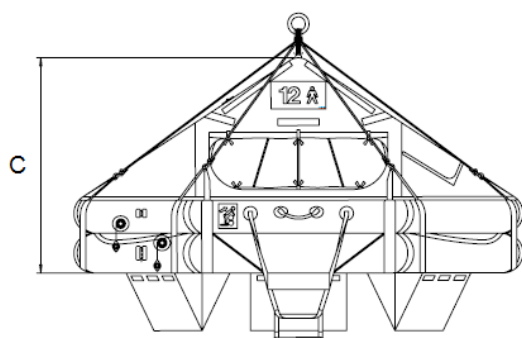

## DSB LR07L Liferaft 12 MAN DAVIT LAUNCHABLE LIFERAFT

MK14 Size14

MK10 Size 4

| Container       | A Pack                          | B Pack      |
|-----------------|---------------------------------|-------------|
| Type            | MK14 Size 14                    | MK10 Size 4 |
| Length (A)      | 1156mm                          | 1260mm      |
| Diameter (B)    | 584mm                           | 485mm       |
| Width (C)       | 612mm                           | 520mm       |
| <b>Liferaft</b> |                                 |             |
| Length (A)      | 3267mm                          |             |
| Breadth (B)     | 2860mm                          |             |
| Height (C)      | 1566mm                          |             |
| Weight net      | 107kg                           | 92kg        |
| Stowage Height  | 25m/36m                         |             |
| Approvals       | MED 1250242/M3 Lloyd's Register |             |