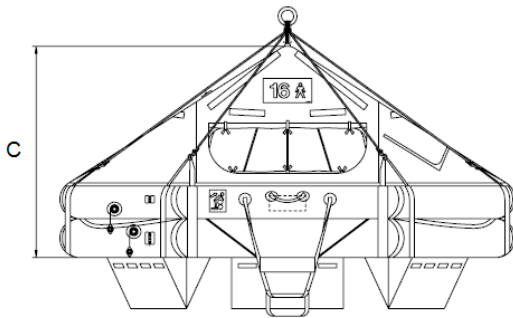

DSB LR07L Liferaft 16 MAN DAVIT LAUNCHABLE LIFERAFT

Container	A Pack	B Pack
Type	MK14 Size 17	MK14 Size 14
Length (A)	1308mm	1156mm
Diameter (B)	685mm	584mm
Width (C)	713mm	612mm
Liferaft		
Length (A)	3747mm	
Breadth (B)	3270mm	
Height (C)	1740mm	
Weight net	125kg	90kg
Stowage Height	25m/36m	
Approvals	MED 1250242/M3 Lloyd's Register	