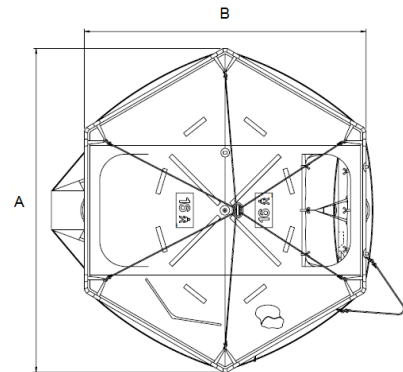

DSB LR07L Liferaft 16 MAN DAVIT LAUNCHABLE LIFERAFT

Container	A Pack	B Pack
Type	MK14 Size 17	MK14 Size 14
Length (A)	1308mm	1156mm
Diameter (B)	685mm	584mm
Width (C)	713mm	612mm
Liferaft		
Length (A)	3747mm	
Breadth (B)	3270mm	
Height (C)	1740mm	
Weight net	125kg	90kg
Stowage Height	25m/36m	
Approvals	MED 1250242/M3 Lloyd's Register	