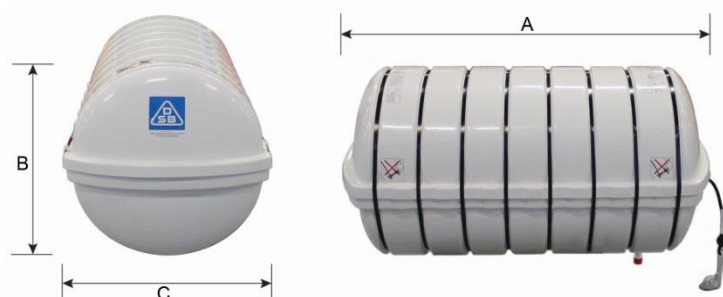

## DSB LR07L Liferaft 20 MAN DAVIT LAUNCHABLE LIFERAFT

MK14 Size 17

Container	A Pack	B Pack
Type	MK14 Size 17	MK14 Size 17
Length (A)	1308mm	1308mm
Diameter (B)	685mm	685mm
Width (C)	713mm	713mm
Liferaft		
Length (A)	3666mm	
Breadth (B)	3670mm	
Height (C)	1755mm	
Weight net	152kg	112kg
Stowage Height	25m/36m	
Approvals	MED 1250242/M3 Lloyd's Register	