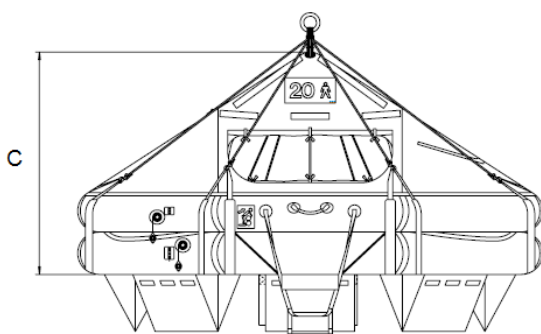

## DSB LR07L Liferaft 20 MAN DAVIT LAUNCHABLE LIFERAFT

MK14 Size 17

Container	A Pack	B Pack
Type	MK14 Size 17	MK14 Size 17
Length (A)	1308mm	1308mm
Diameter (B)	685mm	685mm
Width (C)	713mm	713mm
Liferaft		
Length (A)	3666mm	
Breadth (B)	3670mm	
Height (C)	1755mm	
Weight net	152kg	112kg
Stowage Height	25m/36m	
Approvals	MED 1250242/M3 Lloyd's Register	