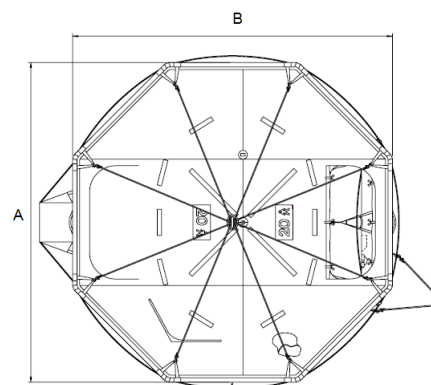

## DSB LR07L Liferaft 20 MAN DAVIT LAUNCHABLE LIFERAFT

MK14 Size 17

Container	A Pack	B Pack
Type	MK14 Size 17	MK14 Size 17
Length (A)	1308mm	1308mm
Diameter (B)	685mm	685mm
Width (C)	713mm	713mm
Liferaft		
Length (A)	3666mm	
Breadth (B)	3670mm	
Height (C)	1755mm	
Weight net	152kg	112kg
Stowage Height	25m/36m	
Approvals	MED 1250242/M3 Lloyd's Register	