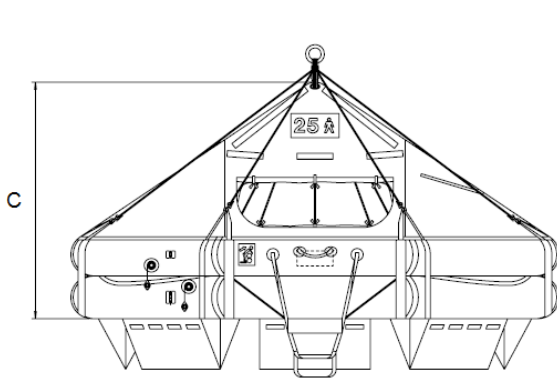

## DSB LR07L Liferaft 25 MAN DAVIT LAUNCHABLE LIFERAFT

MK14 Size 17

| Container      | A Pack                          | B Pack       |
|----------------|---------------------------------|--------------|
| Type           | MK14 Size 17                    | MK14 Size 17 |
| Length (A)     | 1308mm                          | 1308mm       |
| Diameter (B)   | 685mm                           | 685mm        |
| Width (C)      | 713mm                           | 713mm        |
| Liferaft       |                                 |              |
| Length (A)     | 4070mm                          |              |
| Breadth (B)    | 4070mm                          |              |
| Height (C)     | 1960mm                          |              |
| Weight net     | 169kg                           | 119kg        |
| Stowage Height | 25m/36m                         |              |
| Approvals      | MED 1250242/M3 Lloyd's Register |              |