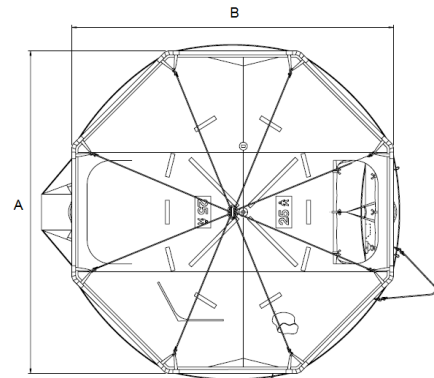

## DSB LR07L Liferaft 25 MAN DAVIT LAUNCHABLE LIFERAFT

MK14 Size 17

| Container      | A Pack                          | B Pack       |
|----------------|---------------------------------|--------------|
| Type           | MK14 Size 17                    | MK14 Size 17 |
| Length (A)     | 1308mm                          | 1308mm       |
| Diameter (B)   | 685mm                           | 685mm        |
| Width (C)      | 713mm                           | 713mm        |
| Liferaft       |                                 |              |
| Length (A)     | 4070mm                          |              |
| Breadth (B)    | 4070mm                          |              |
| Height (C)     | 1960mm                          |              |
| Weight net     | 169kg                           | 119kg        |
| Stowage Height | 25m/36m                         |              |
| Approvals      | MED 1250242/M3 Lloyd's Register |              |