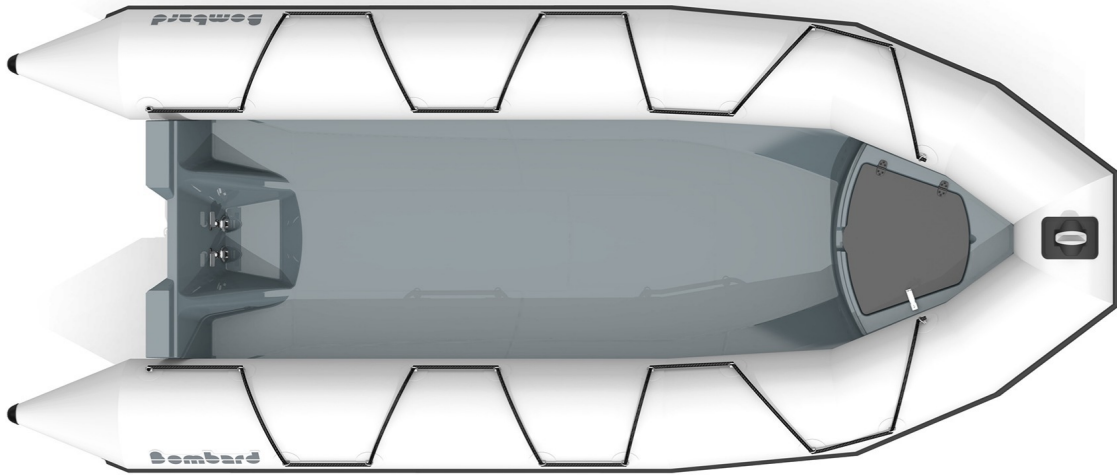

THE "+" of the PRODUCT

A customized offer, to design and modulate depending on the needs, the choice of the tube: Strongan™ Duotex™ or Hypalon™ NEOprene™, 2 colour choices: black or light grey, a perfect stability through a reinforced V hull, a foolproof strength thanks to a reinforced fabric, a countermoulded bow storage compartment

TECHNICAL FEATURES

EXTERNAL LENGTH (m-ft)	5.01 - 16'4"	AVERAGE RECOMMENDED POWER (HP)	50
INSIDE LENGTH (m-ft)	3.6 - 11'10"	AVERAGE RECOMMENDED POWER (kW)	37
OVERALL BEAM (m-ft)	2.08 - 6'10"	MAXIMUM AUTHORIZED POWER (HP)	70
INSIDE BEAM (m-ft)	1.08 - 3'7"	MAXIMUM AUTHORIZED POWER (kW)	53
FLOAT DIAMETER (m-ft)	0.5 - 1'8"	MAXIMUM AUTHORIZED ENGINE WEIGHT (Kg-Lbs)	170 - 375
NUMBER OF PASSENGERS (ISO)	10	MAXIMUM SPEED (MONO) (km/h - mph)	59-37
MAXIMUM AUTHORIZED LOAD (Kg-Lbs)	1085 - 2392	HULL LENGTH AT THE 1st BAG (tube) (m - ft)	4.08 - 13'5"
TOTAL WEIGHT (Kg-Lbs)	240 - 528	HULL WIDTH AT THE 1st BAG (tube) (m - ft)	1.36 - 4'6"
NUMBER OF WATERTIGHT COMPARTMENTS	5	HULL HEIGHT AT THE 1st BAG (Tube) (m - ft)	0.75 - 2'6"
DESIGN CATEGORY	C	DEADRISE	22°
SHAFT	L		

VERSIONS

Z54335	EXPLORER 500 Strongan BLACK
Z54336	EXPLORER 500 Strongan LIGHT GREY

STANDARD EQUIPMENT

HULL & DECK: Boarding ladder.

1 owner's manual, 1 repair kit, 2 paddles.

OTHER(S): 1 air pump.

OPTIONS

COMFORT