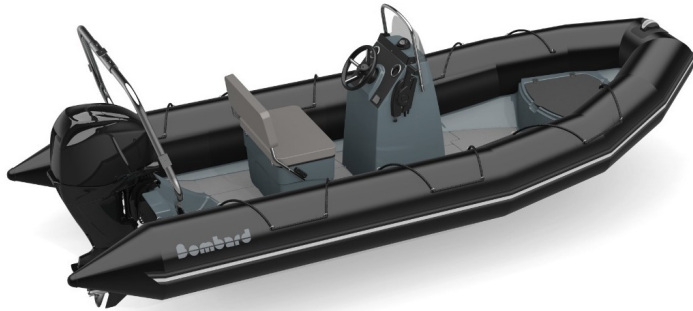

VAT included

SOLID AS A ROCK

To choose an EXPLORER is a committed action! To share passions, with friends, even many of them (16 maximum!), that is a nice programme. The versatility of the EXPLORER is limitless: diving, fishing, underwater hunting, nautic skiing ... beautiful weather, breeze or heavy seas? No worries; the EXPLORER will be always present and safe. The range consists of 5 models and has all the features requested to make a successful range: a deep v hull, a "lively" behaviour allowing it to go everywhere, a customized layout, and now the choice of the type of tube.

THE "+" of the PRODUCT

A customized offer, to design and modulate depending on the needs, the choice of the tube: Strongan™ Duotex™ or Hypalon™ NEOprene™, 2 colour choices: black or light grey, a perfect stability through a reinforced V hull, a foolproof strength thanks to a reinforced fabric, a countermoulded bow storage compartment

VERSIONS

Z54335	EXPLORER 500 Strongan BLACK
Z54336	EXPLORER 500 Strongan LIGHT GREY

STANDARD EQUIPMENT

HULL & DECK: Boarding ladder.

1 owner's manual, 1 repair kit, 2 paddles.

OTHER(S): 1 air pump.

OPTIONS

COMFORT

Z1088 Bimini
Z61846 T TOP

HULL & DECK

Z61834 Rear ladder

FISHING & LEISURE

Z1167 Roll bar

SEATS

Z61845 2-Seat Bolster tube
Z61843 Bench 2 seats
Z61835 Bench 3 seats
Z61844 Bolster Optima grey

Z67867 Handrail bolster Optima
Z61786 Seat mono 1 Place