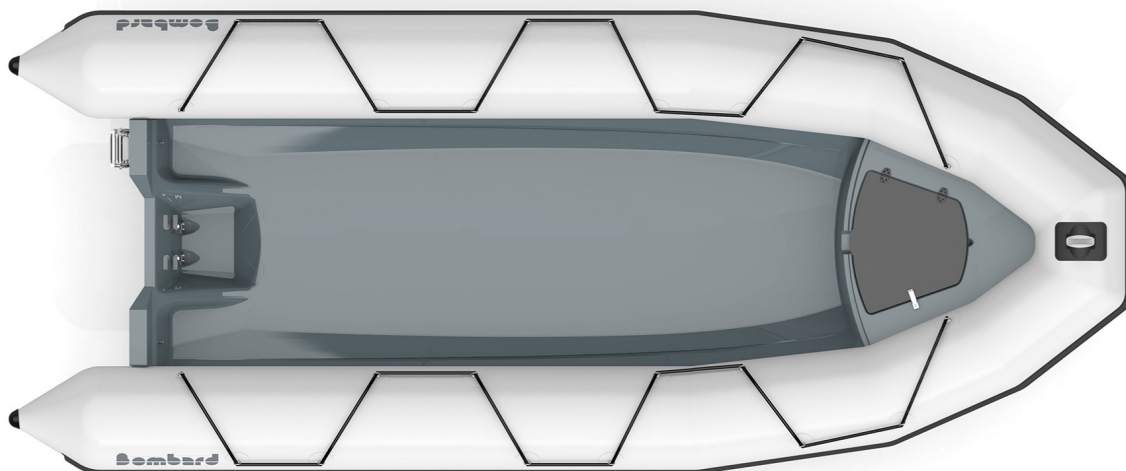

THE "+" of the PRODUCT

A customized offer, to design and modulate depending on the needs, the choice of the tube: Strongan™ Duotex™ or Hypalon™ NEOprene™, 2 colour choices: black or light grey, a perfect stability through a reinforced V hull, a foolproof strength thanks to a reinforced fabric, a countermoulded bow storage compartment

TECHNICAL FEATURES

EXTERNAL LENGTH (m-ft)	5.5 - 18'1"	AVERAGE RECOMMENDED POWER (HP)	70
INSIDE LENGTH (m-ft)	4.1 - 13'5"	AVERAGE RECOMMENDED POWER (kW)	53
OVERALL BEAM (m-ft)	2.18 - 7'2"	MAXIMUM AUTHORIZED POWER (HP)	90
INSIDE BEAM (m-ft)	1.18 - 3'10"	MAXIMUM AUTHORIZED POWER (kW)	68
FLOAT DIAMETER (m-ft)	0.5 - 1'8"	MAXIMUM AUTHORIZED ENGINE WEIGHT (Kg-Lbs)	200 - 441
NUMBER OF PASSENGERS (ISO)	14	MAXIMUM SPEED (MONO) (km/h - mph)	68-42
MAXIMUM AUTHORIZED LOAD (Kg-Lbs)	1230 - 2712	HULL LENGTH AT THE 1st BAG (tube) (m - ft)	4.63 - 15'2"
TOTAL WEIGHT (Kg-Lbs)	280 - 617	HULL WIDTH AT THE 1st BAG (tube) (m - ft)	1.42 - 4'8"
NUMBER OF WATERTIGHT COMPARTMENTS	5	HULL HEIGHT AT THE 1st BAG (Tube) (m - ft)	0.8 - 2'7"
DESIGN CATEGORY	C	DEADRISE	27°
SHAFT	L		

VERSIONS

Z54341	EXPLORER 550 NEO BLACK
Z54339	EXPLORER 550 Strongan BLACK
Z54340	EXPLORER 550 Strongan LIGHT GREY

STANDARD EQUIPMENT

HULL & DECK: Boarding ladder.

1 owner's manual, 1 repair kit.

OTHER(S): 1 air pump.