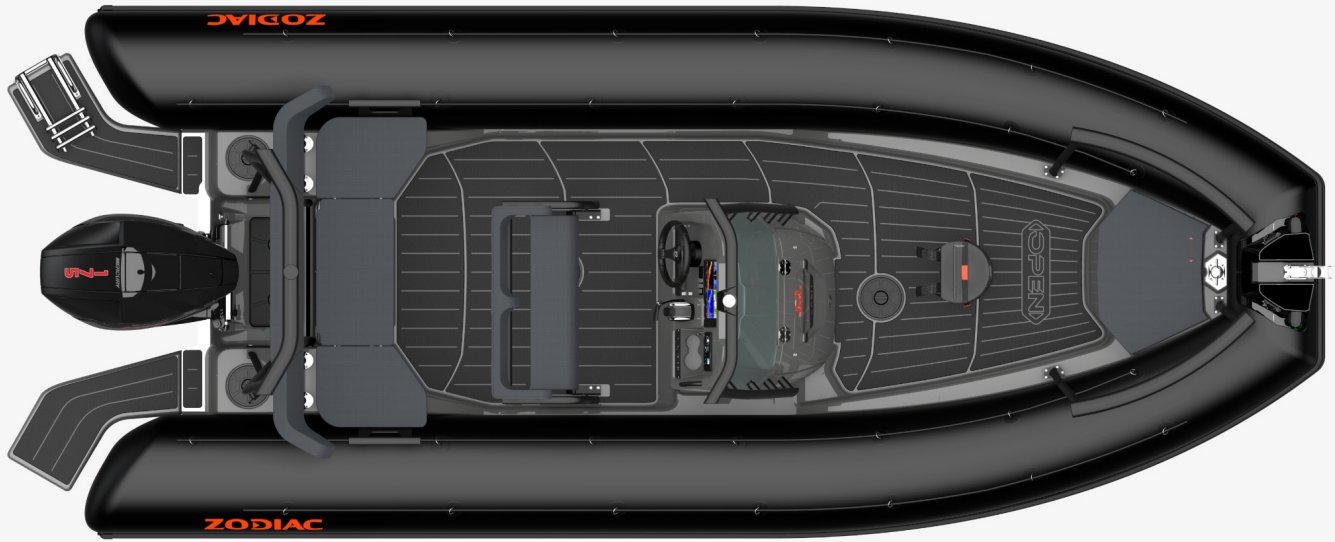

NEW

Two models Open 5.5 and 6.5 with a new look, a real mix between sportive and smart spirit. New chic upholstery, new colors and package versions with several accessories, adapted to new customer needs.

TECHNICAL FEATURES

OVERALL LENGTH (m-ft)	6.1m-20"	MAXIMUM PAYLOAD [CAT. C] (Kg-Lbs)	1770 - 3902
INSIDE LENGTH (m-ft)	4.93m-16'2"	NUMBER OF WATERTIGHT COMPARTMENTS	5
OVERALL BEAM (m-ft)	2.54m-8'4"	SCHAFT	XL
INSIDE BEAM (m-ft)	1.39m-4'7"	MAXIMUM ALLOWED POWER (HP)	175
TUBE DIAMETER (m-ft)	0.575m-1'11"	DESIGN CATEGORY	C
WEIGHT (Kg-Lbs)	760 - 1676	TANK (L - Gal)	200 - 53
NUMBER OF PASSENGERS (CAT. C)	15		

VERSIONS

Z14797

Z14796

Z14798

Open 6.5 GulfStream Black NEO Tube - Dark Grey Gel Coat
 Open 6.5 GulfStream Black Strongan Tube - Dark Grey Gel Coat
 Open 6.5 GulfStream Light Grey NEO Tube - Light Grey Gel Coat

COMFORT: 2 Storage Compartments w/ 12V/USB Plug , 2 USB Plugs, Aft 3 Seats Bench w/ Modular Seats , Boarding Ladder , Bolster Backrest, Bolster w/ Integrated Storage, Bow Cushion.

EVA Deck, Spacious Dashboard, Wrapping Windshield.